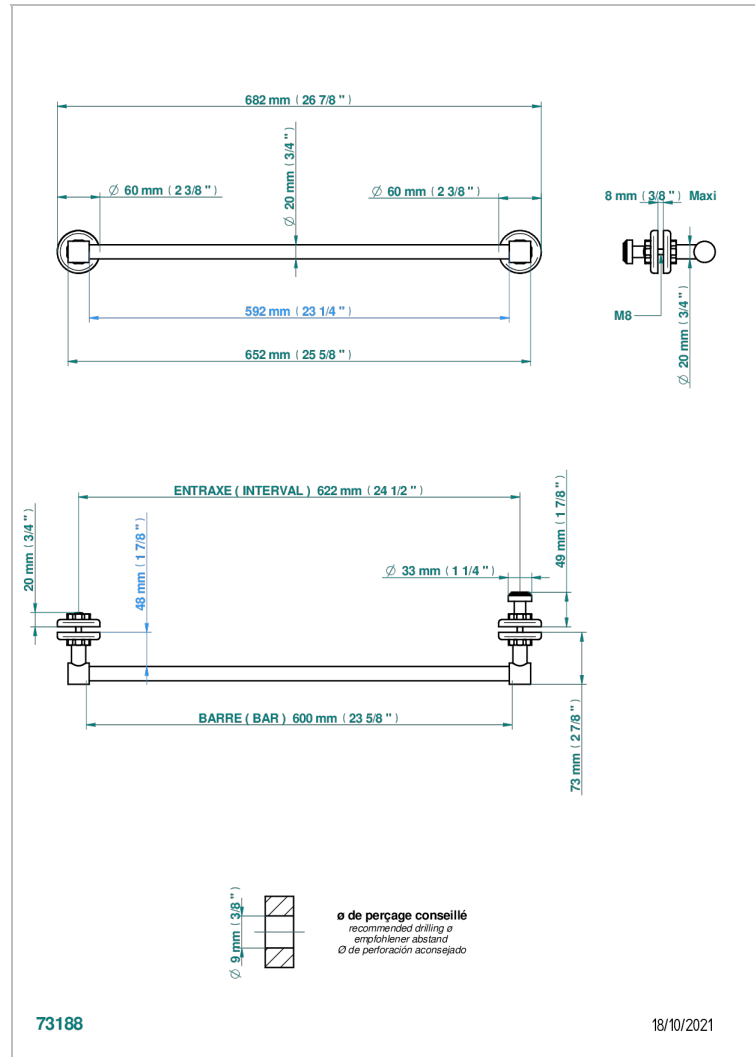

CLUB SAINT-GERMAIN CON MANETAS

G7J-514V2

THG[®]
PARIS

Towel rail with one rail for glass door with knob on side and escutcheon the other side

CARACTERÍSTICAS

- Club Saint-Germain con manetas
- Towel rail with one rail for glass door with knob on side and escutcheon the other side