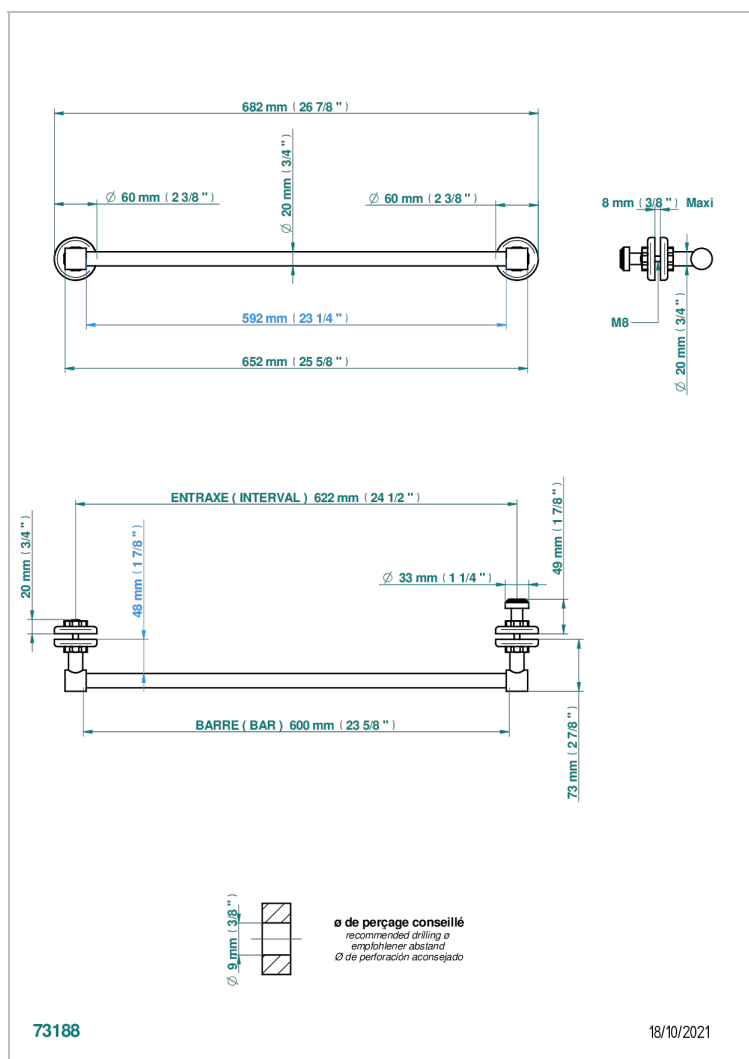

# CLUB SAINT-GERMAIN WITH LEVER

G7J-514V2

Towel rail with one rail for glass door with knob on side and escutcheon the other side

## CHARACTERISTIC

- Club Saint-Germain with lever
- Towel rail with one rail for glass door with knob on side and escutcheon the other side