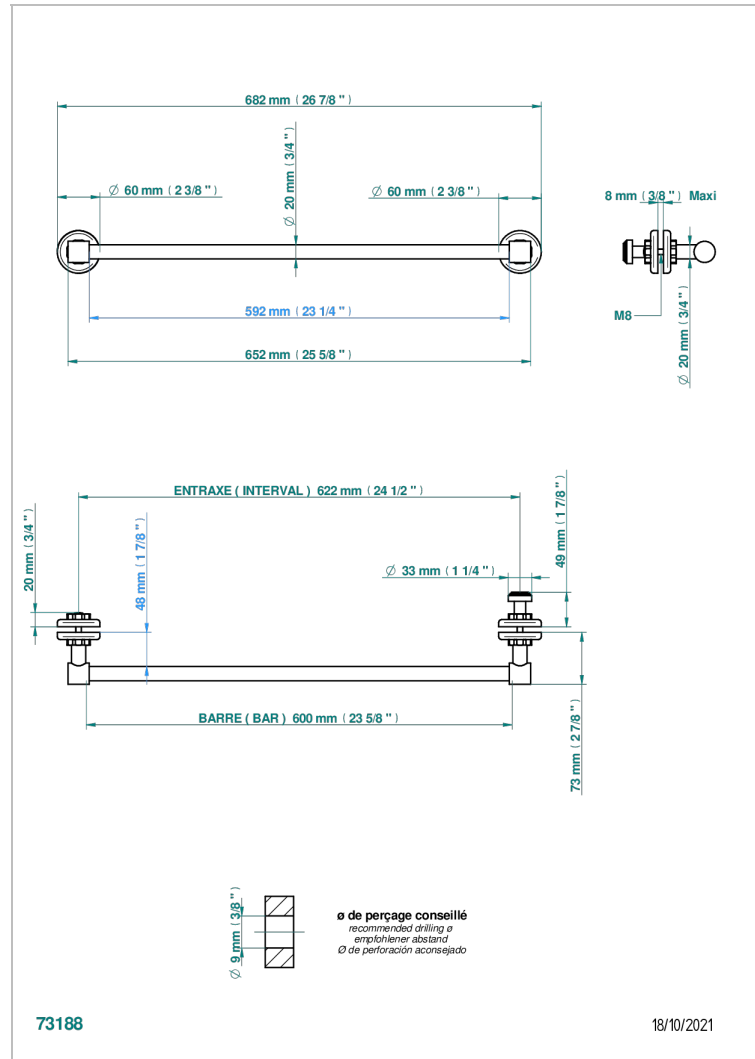

CLUB SAINT-GERMAIN CON MANETAS

G7J-514V2

THG[®]
PARIS

Towel rail with one rail for glass door with knob on side and escutcheon the other side

CARACTERÍSTICAS

- Club Saint-Germain con manetas
- Towel rail with one rail for glass door with knob on side and escutcheon the other side