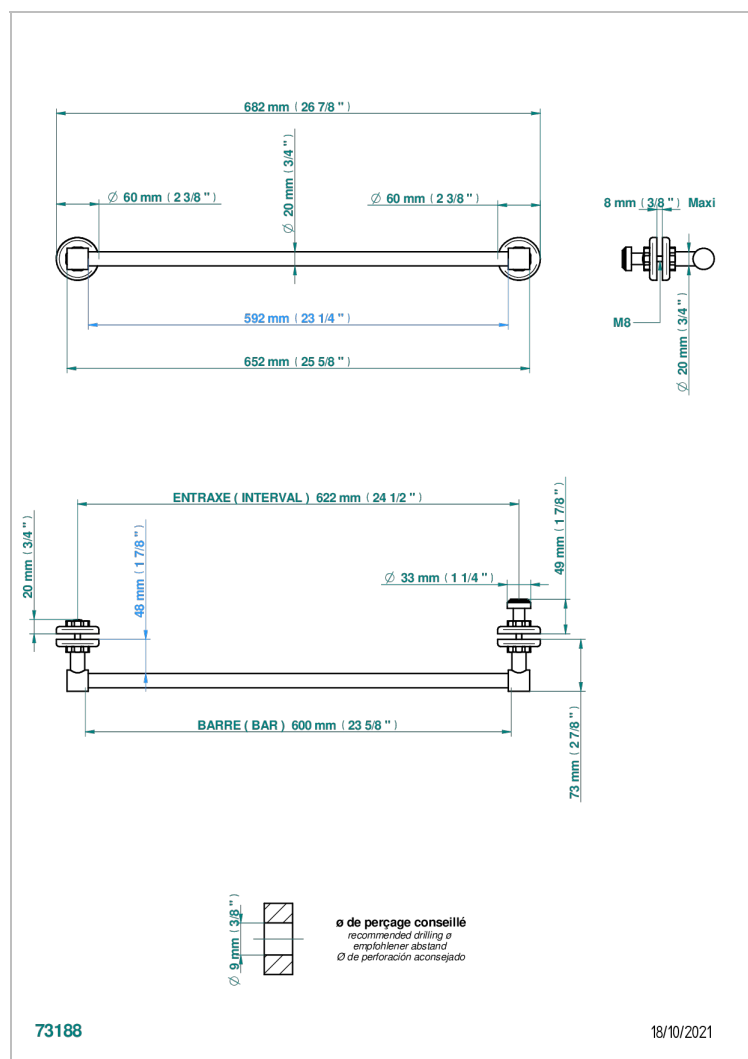

# CLUB SAINT-GERMAIN WITH LEVER

G7J-514V2

Towel rail with one rail for glass door with knob on side and escutcheon the other side

## CHARACTERISTIC

- Club Saint-Germain with lever
- Towel rail with one rail for glass door with knob on side and escutcheon the other side