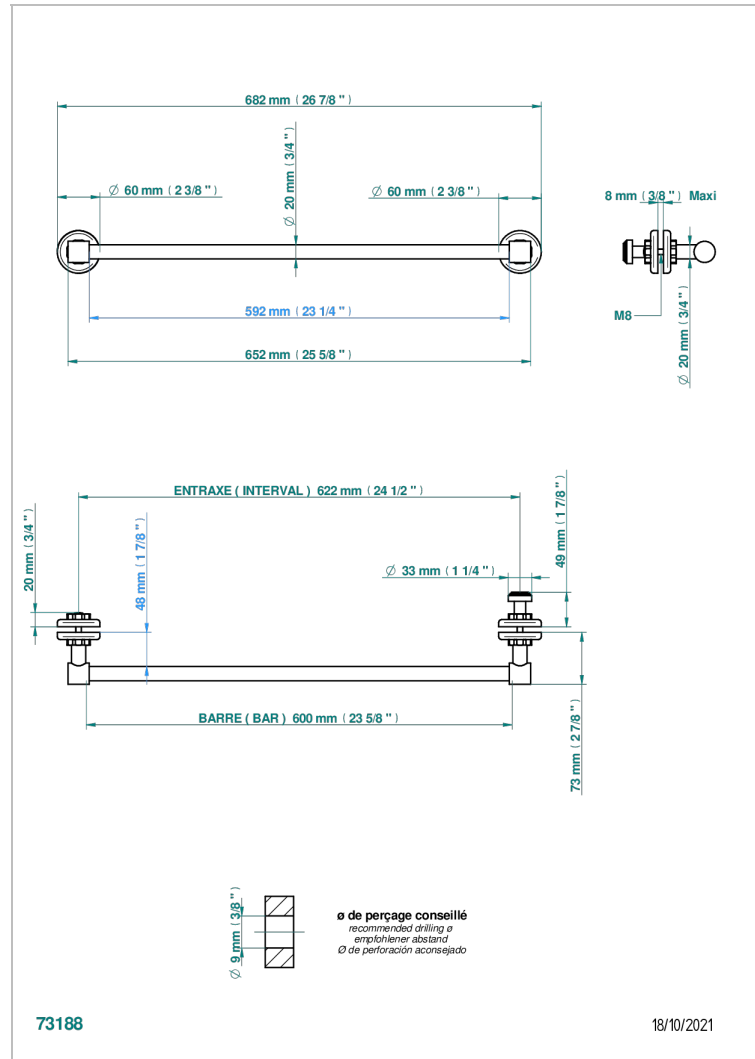

Towel rail with one rail for glass door with knob on side and escutcheon the other side

CHARACTERISTIC

- Club Saint-Germain
- Towel rail with one rail for glass door with knob on side and escutcheon the other side