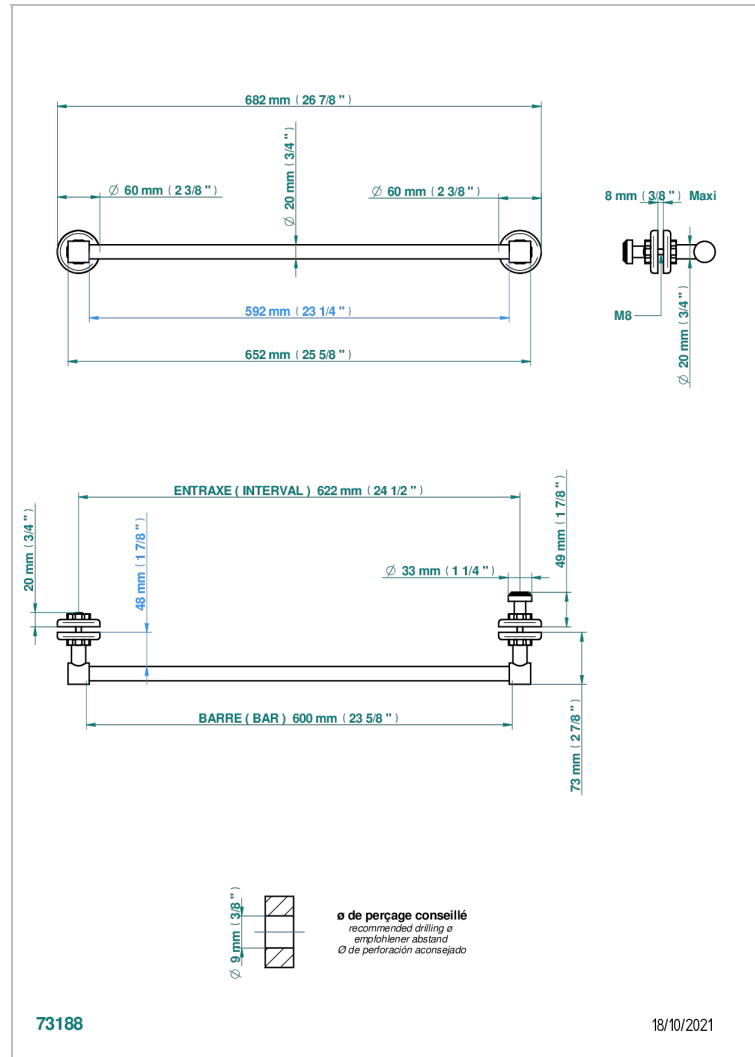

Towel rail with one rail for glass door with knob on side and escutcheon the other side

CARACTERÍSTICAS

- Club Saint-Germain
- Towel rail with one rail for glass door with knob on side and escutcheon the other side