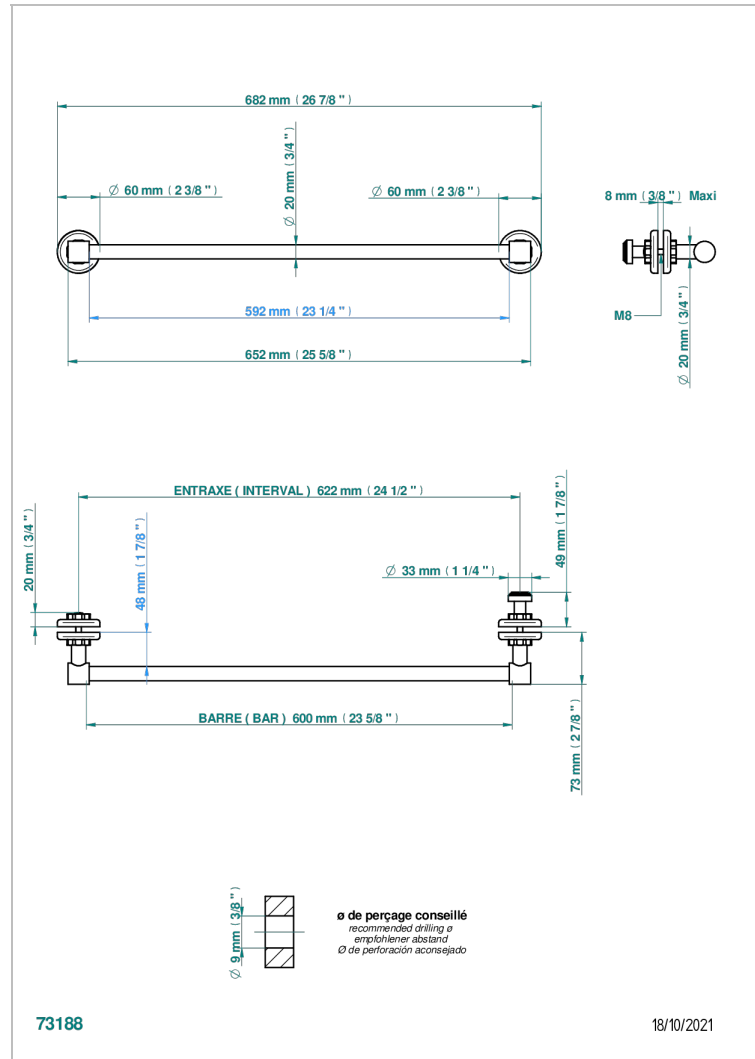

Towel rail with one rail for glass door with knob on side and escutcheon the other side

CARACTERÍSTICAS

- Club Saint-Germain
- Towel rail with one rail for glass door with knob on side and escutcheon the other side