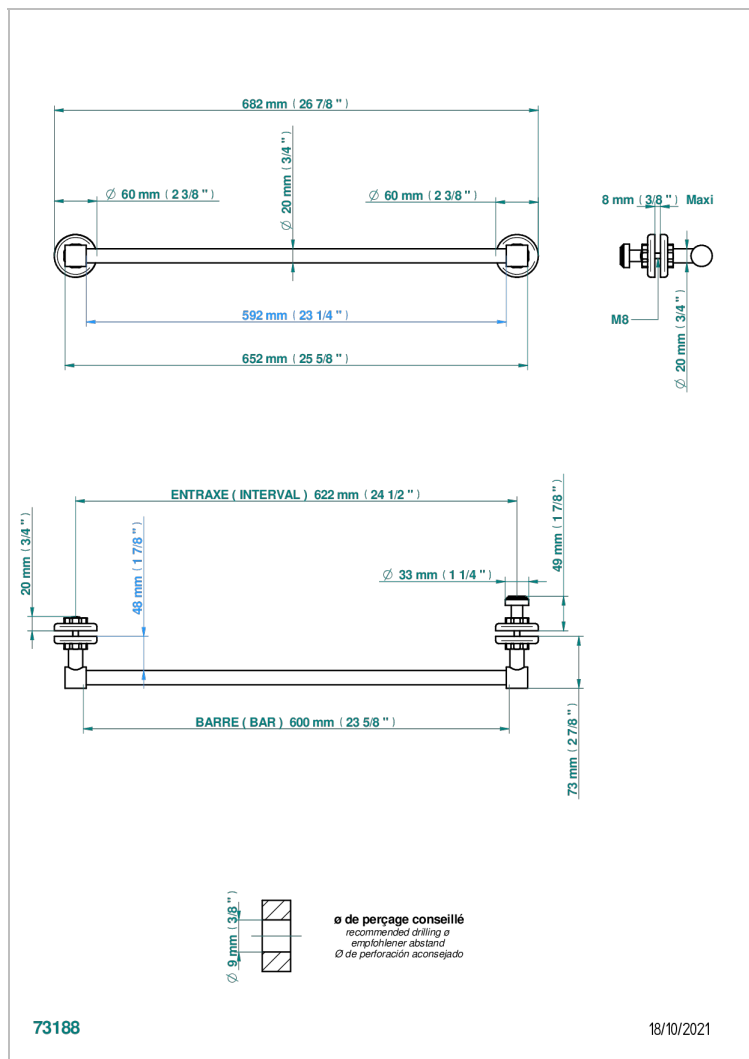

SAINT-GERMAIN WITH LEVER HANDLES

G7D-514V2

Towel rail with one rail for glass door with knob on side and escutcheon the other side

CHARACTERISTIC

- Saint-germain with lever handles
- Towel rail with one rail for glass door with knob on side and escutcheon the other side