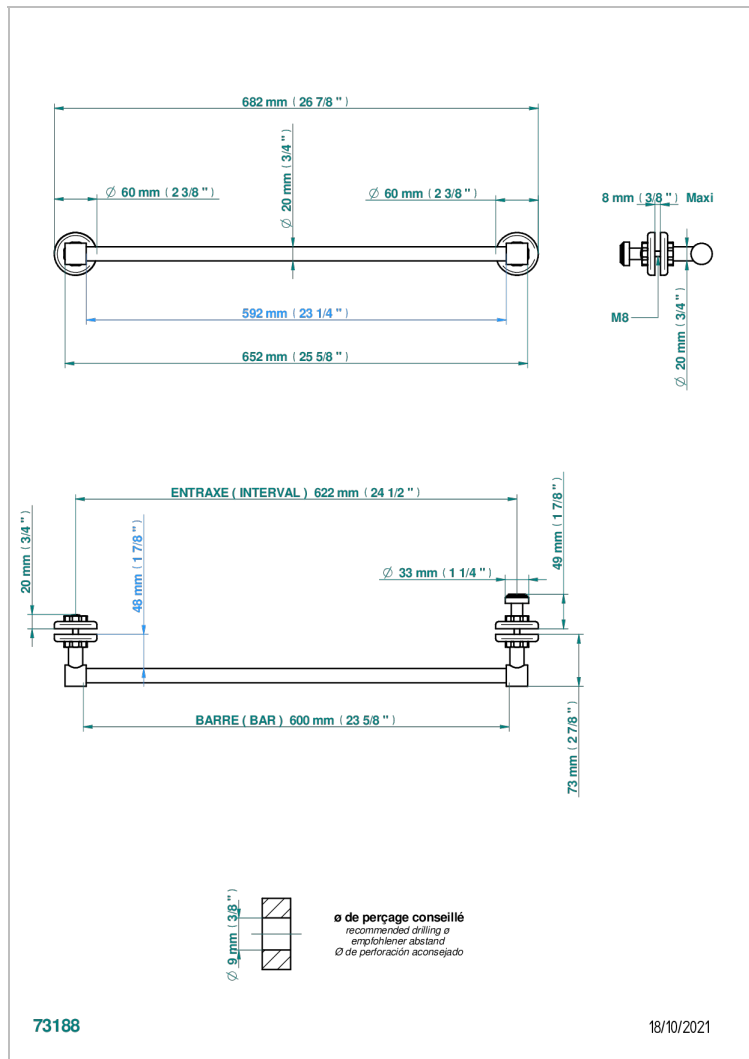

SAINT-GERMAIN WITH LEVER

G7D-514V2

Towel rail with one rail for glass door with knob on side and escutcheon the other side

CHARACTERISTIC

- Saint-germain with lever
- Towel rail with one rail for glass door with knob on side and escutcheon the other side