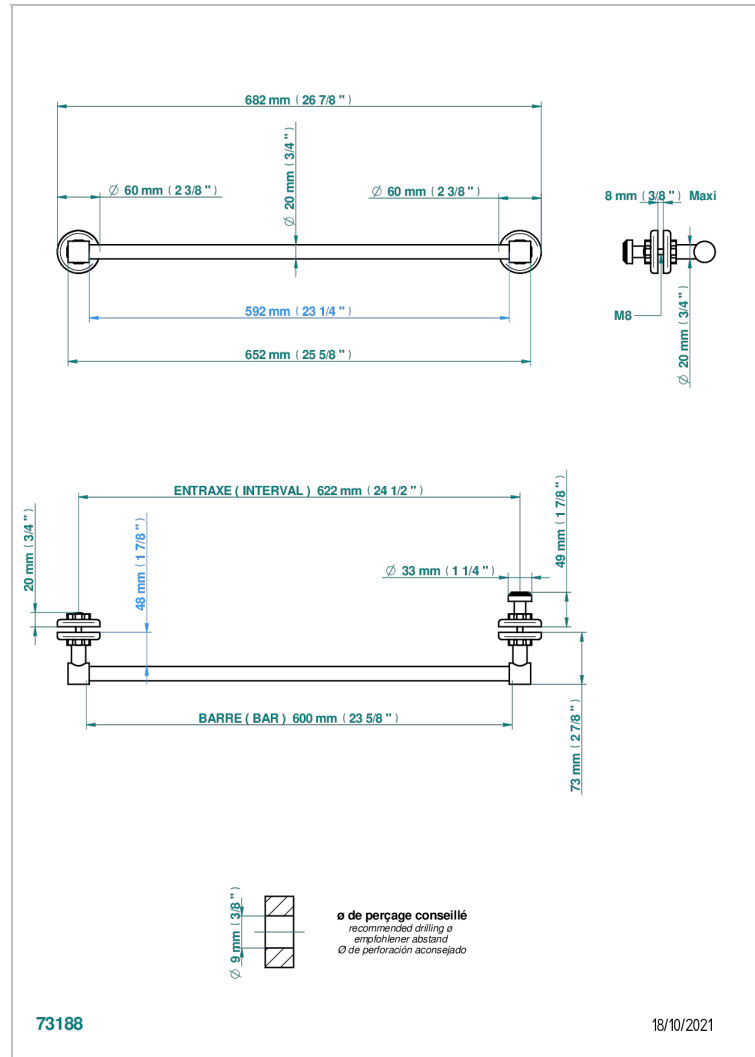

# SAINT-GERMAIN CON MANETAS

G7D-514V2

THG<sup>®</sup>  
PARIS

Towel rail with one rail for glass door with knob on side and escutcheon the other side

## CARACTERÍSTICAS

- Saint-germain con manetas
- Towel rail with one rail for glass door with knob on side and escutcheon the other side