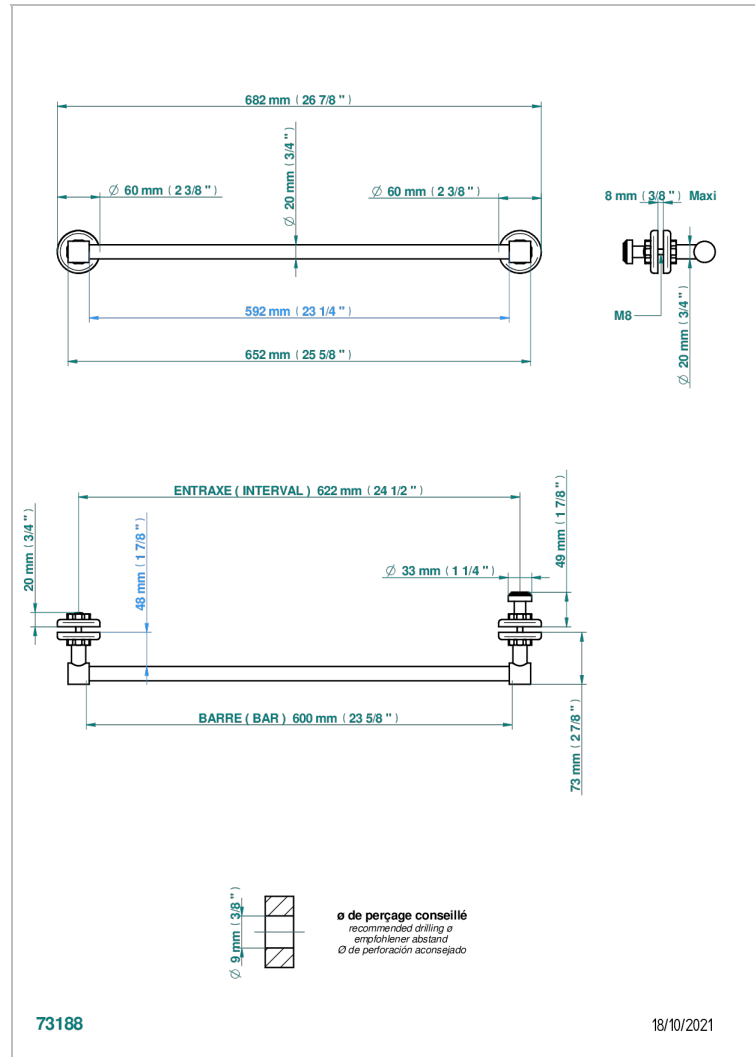

# SAINT-GERMAIN MIT HEBEL

G7D-514V2

THG<sup>®</sup>  
PARIS

Towel rail with one rail for glass door with knob on side and escutcheon the other side

## EIGENSCHAFTEN

- Saint-germain mit hebel
- Towel rail with one rail for glass door with knob on side and escutcheon the other side