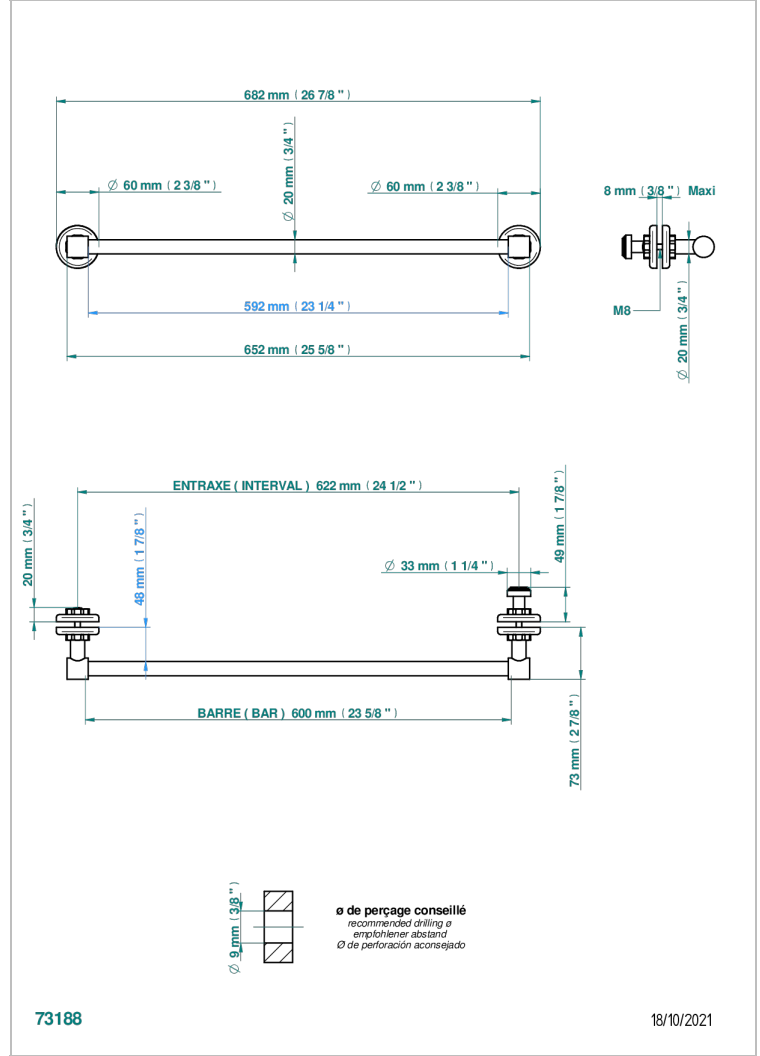

# SAINT-GERMAIN WITH LEVER

G7D-514V2

Towel rail with one rail for glass door with knob on side and escutcheon the other side

## CHARACTERISTIC

- Saint-germain with lever
- Towel rail with one rail for glass door with knob on side and escutcheon the other side