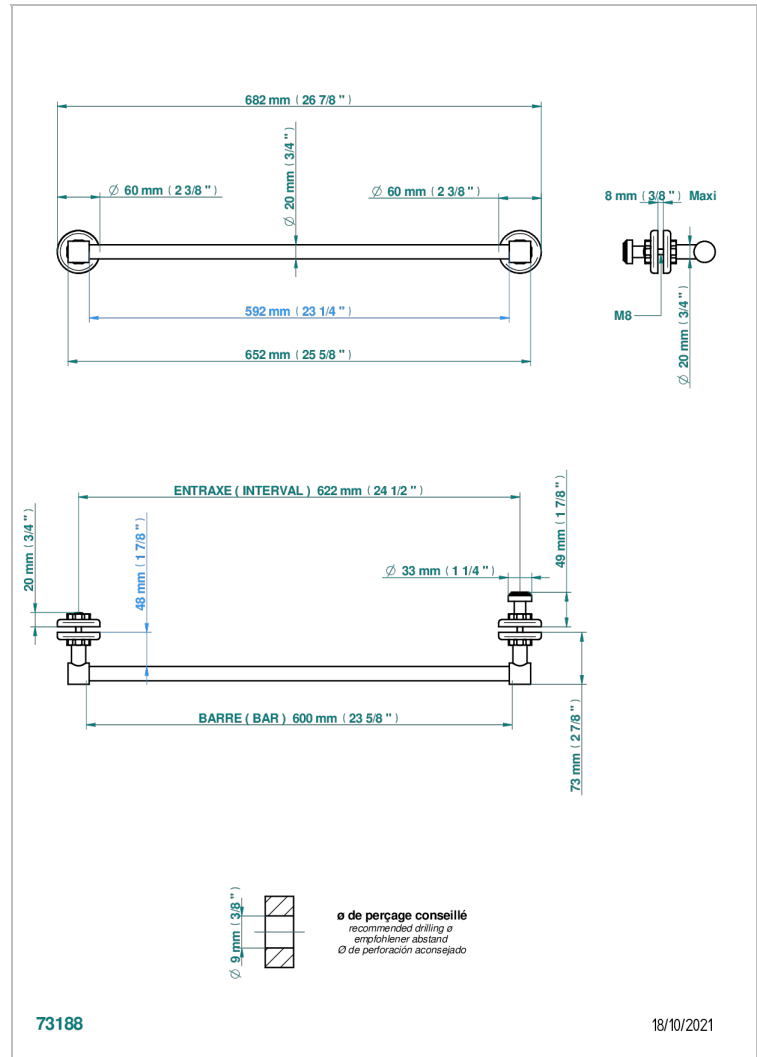

Towel rail with one rail for glass door with knob on side and escutcheon the other side

CARACTERÍSTICAS

- Saint-germain
- Towel rail with one rail for glass door with knob on side and escutcheon the other side