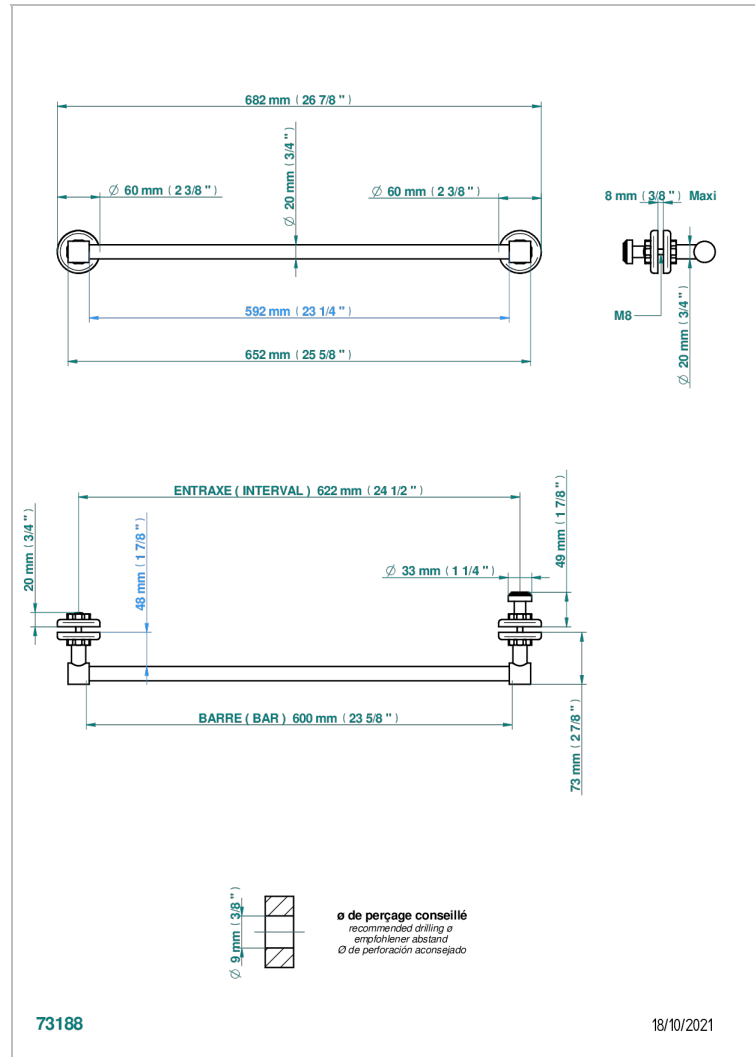

Towel rail with one rail for glass door with knob on side and escutcheon the other side

CHARACTERISTIC

- Saint-germain
- Towel rail with one rail for glass door with knob on side and escutcheon the other side