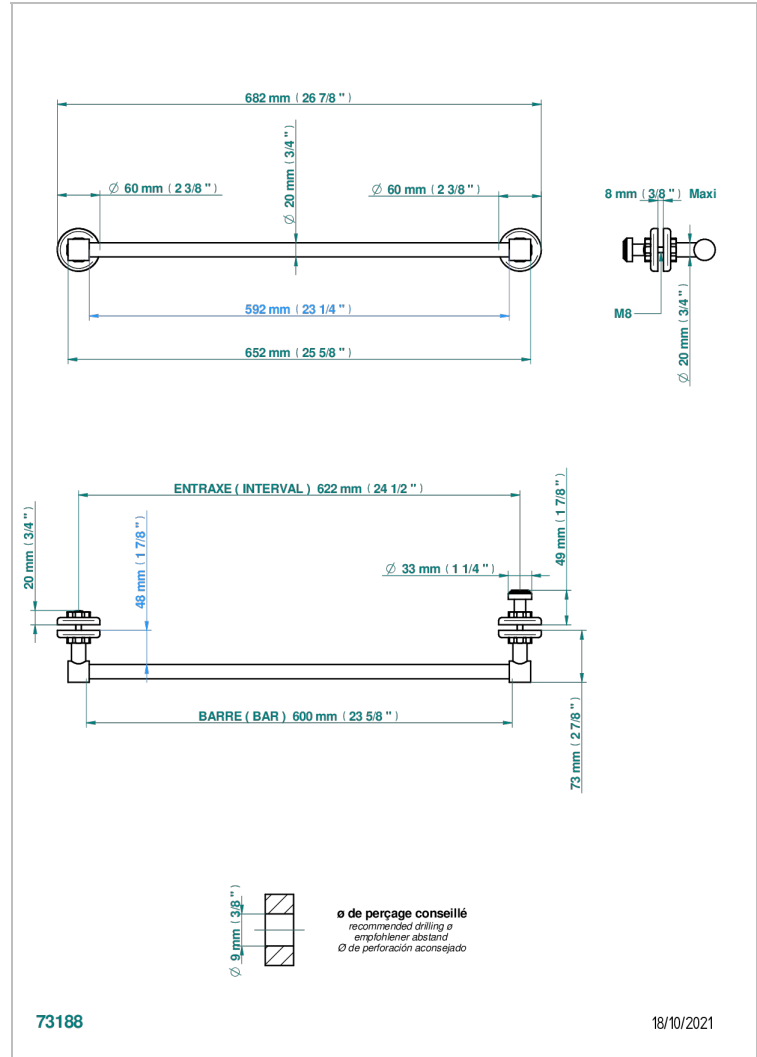

Towel rail with one rail for glass door with knob on side and escutcheon the other side

CARACTERÍSTICAS

- Saint-germain
- Towel rail with one rail for glass door with knob on side and escutcheon the other side