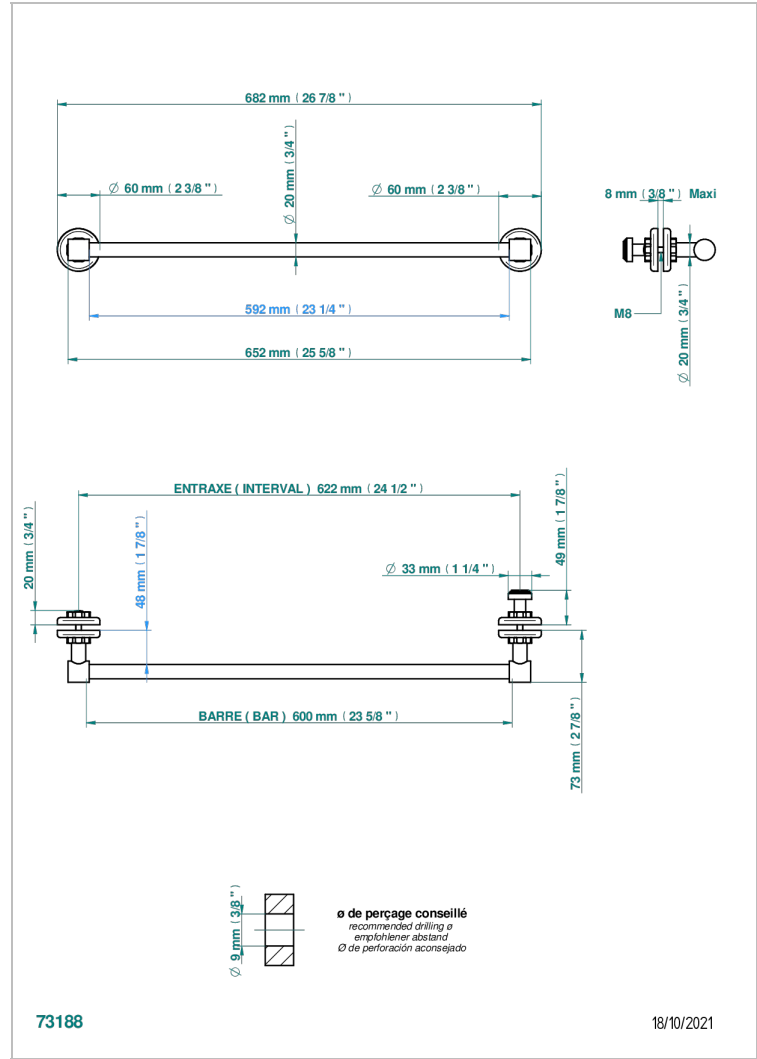

Towel rail with one rail for glass door with knob on side and escutcheon the other side

## CARACTERÍSTICAS

- Saint-germain
- Towel rail with one rail for glass door with knob on side and escutcheon the other side