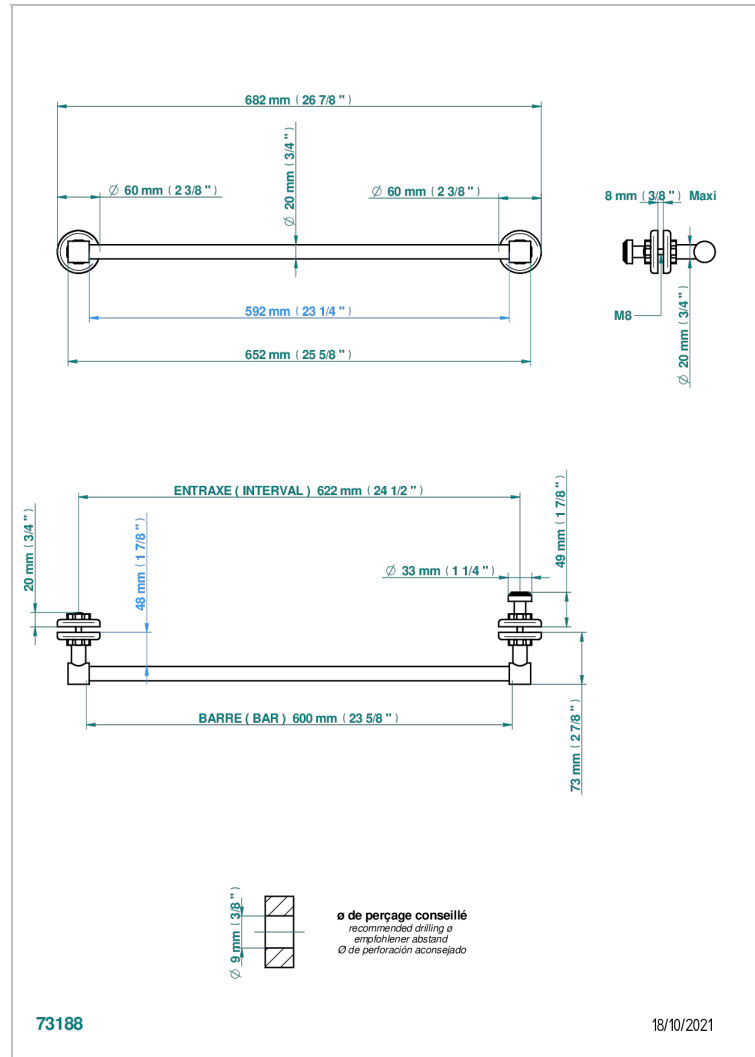

Towel rail with one rail for glass door with knob on side and escutcheon the other side

## EIGENSCHAFTEN

- Saint-germain
- Towel rail with one rail for glass door with knob on side and escutcheon the other side