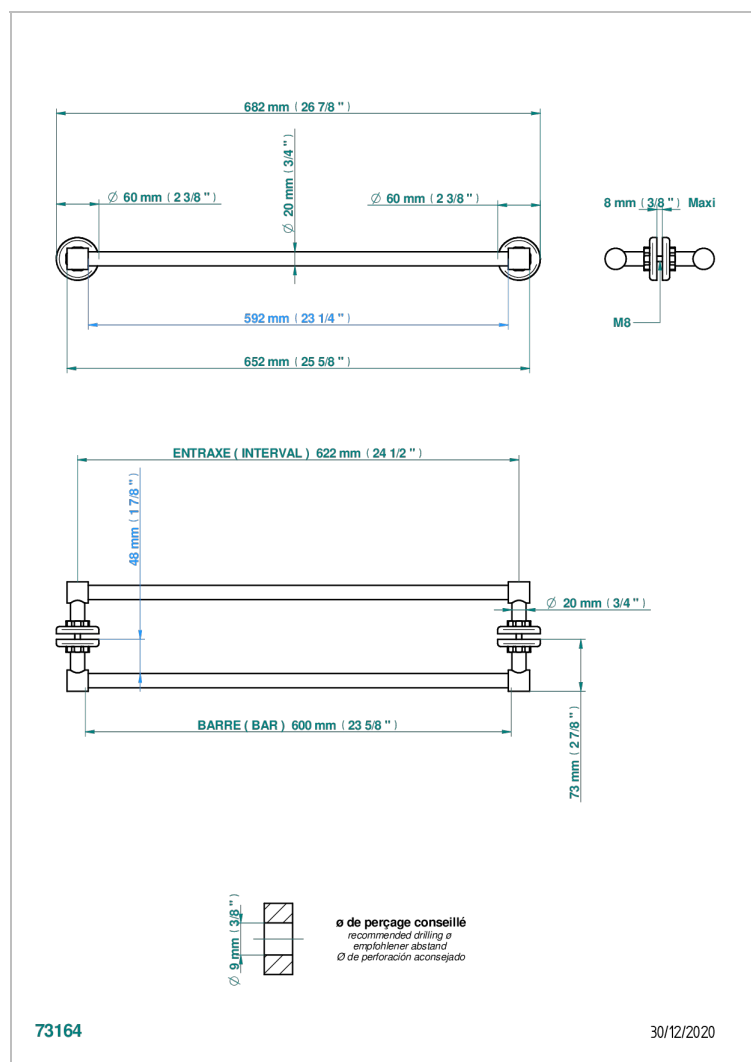

SAINT-GERMAIN WITH LEVER

G7D-514VD

Double towel rail, to be installed back to back on glass door

特色

- Saint-Germain with lever
- Double towel rail, to be installed back to back on glass door

可选饰面

Black ceram - D30
Blush PVD - H62
Graphite PVD - H64
Matt Umber PVD - H67
Matt blush PVD - H60
Matt graphite PVD - H65