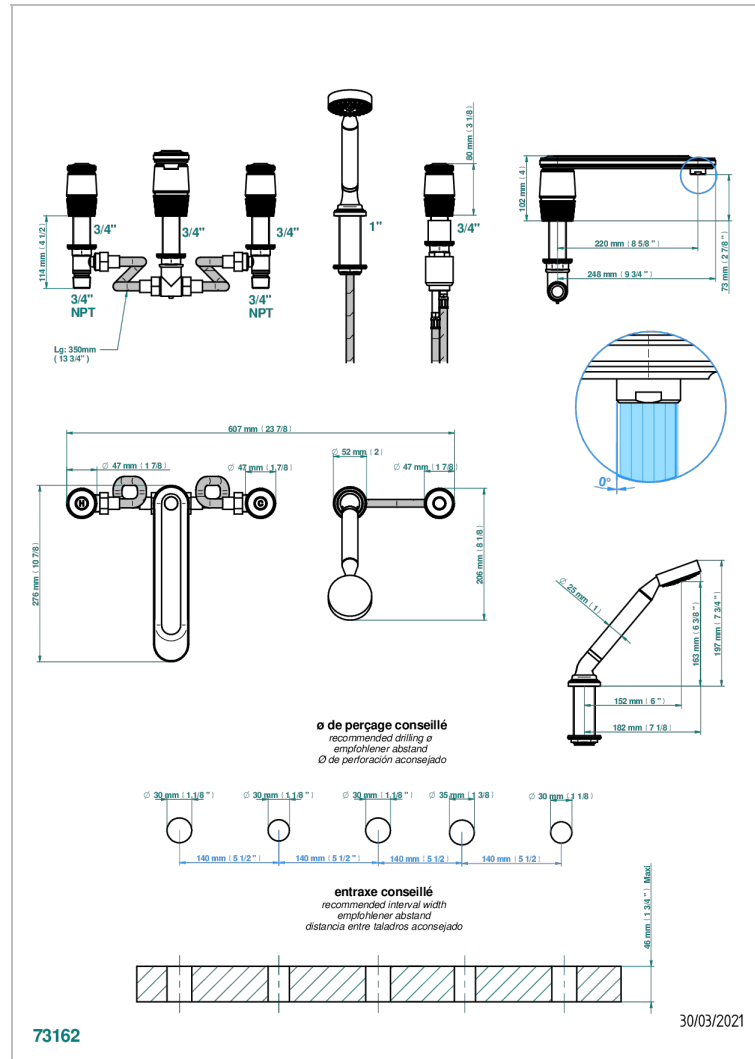

Roman tub set with 2 x 3/4" valves and rim mounted ceramic mixer with progressive cartridge and handshower

### CHARACTERISTIC

- Corvair
- Roman tub set with 2 x 3/4" valves and rim mounted ceramic mixer with progressive cartridge and handshower

### TECHNICAL SPECS

- Recommandé : 3 bars (max. 5 bars) - Advised : 43,5 psi (max. 72 psi)
- Bec : 35 l/min à 3 bars - Douchette : 9,5 l/min à 3 bars
- Spout : 9.26 gpm at 43.5 psi - Handshower : 2.5 gpm at 43.5 psi