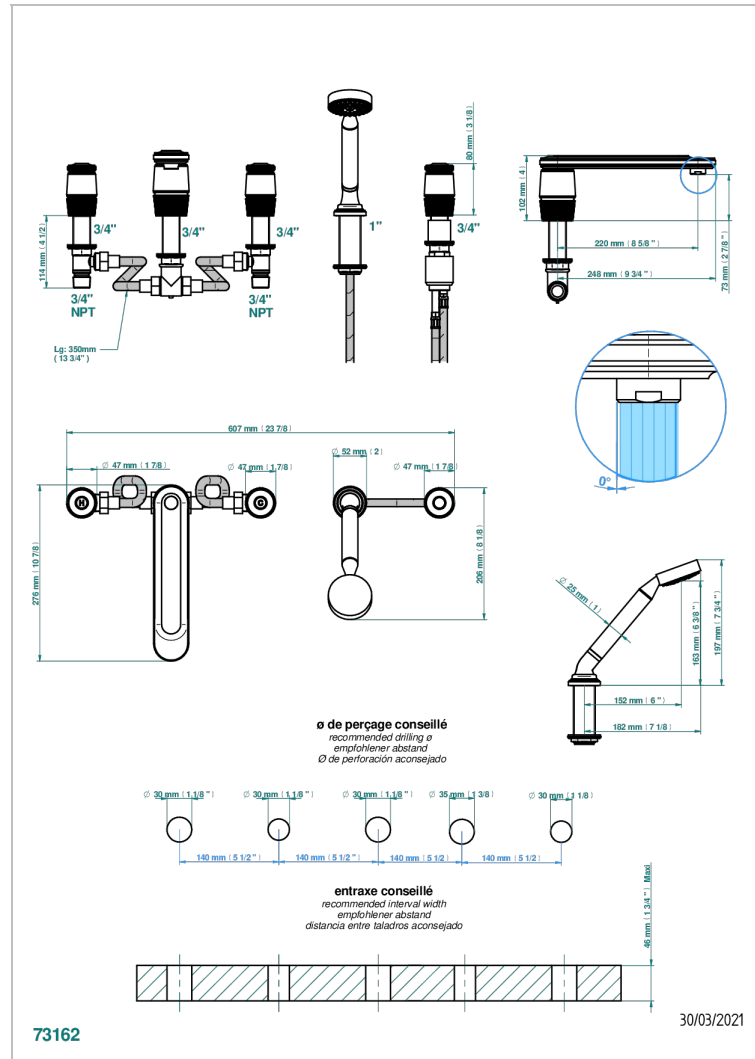

5-hole bath/shower mixer with super goliath spout, 2 x 3/4" valves, and rim mounted handshower supplied by progressive cartridge mixer

### CHARACTERISTIC

- Corvaire
- 5-hole bath/shower mixer with super goliath spout, 2 x 3/4" valves, and rim mounted handshower supplied by progressive cartridge mixer

### TECHNICAL SPECS

- Recommandé : 3 bars (max. 5 bars) - Advised : 43,5 psi (max. 72 psi)
- Bec : 35 l/min à 3 bars - Douchette : 9,5 l/min à 3 bars
- Spout : 9.26 gpm at 43.5 psi - Handshower : 2.5 gpm at 43.5 psi