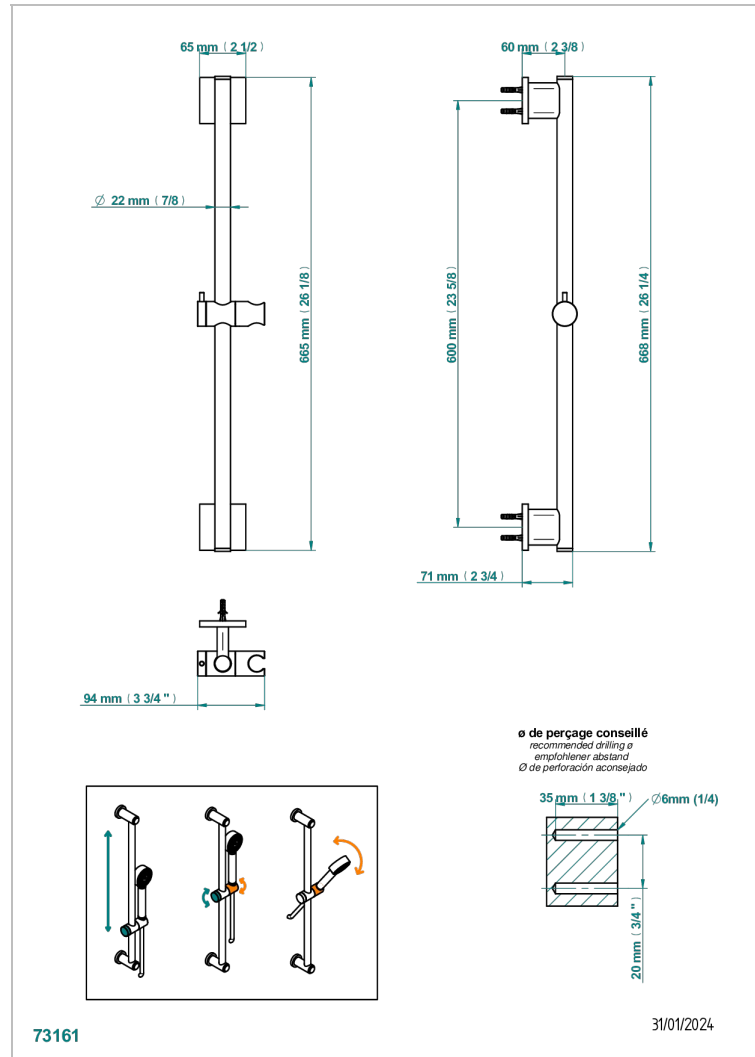

ICON-X CARBON GOLD WITH LEVER

U7T-258

Slide bar and hook

CHARACTERISTIC

- Icon-x carbon gold with lever
- Slide bar and hook

AVAILABLE FINITIONS

Antique nickel - H28
Black ceram - D30
Blush PVD - H62
Brass color PVD - H49
Brown bronze color PVD - F33
Gold color PVD - H52