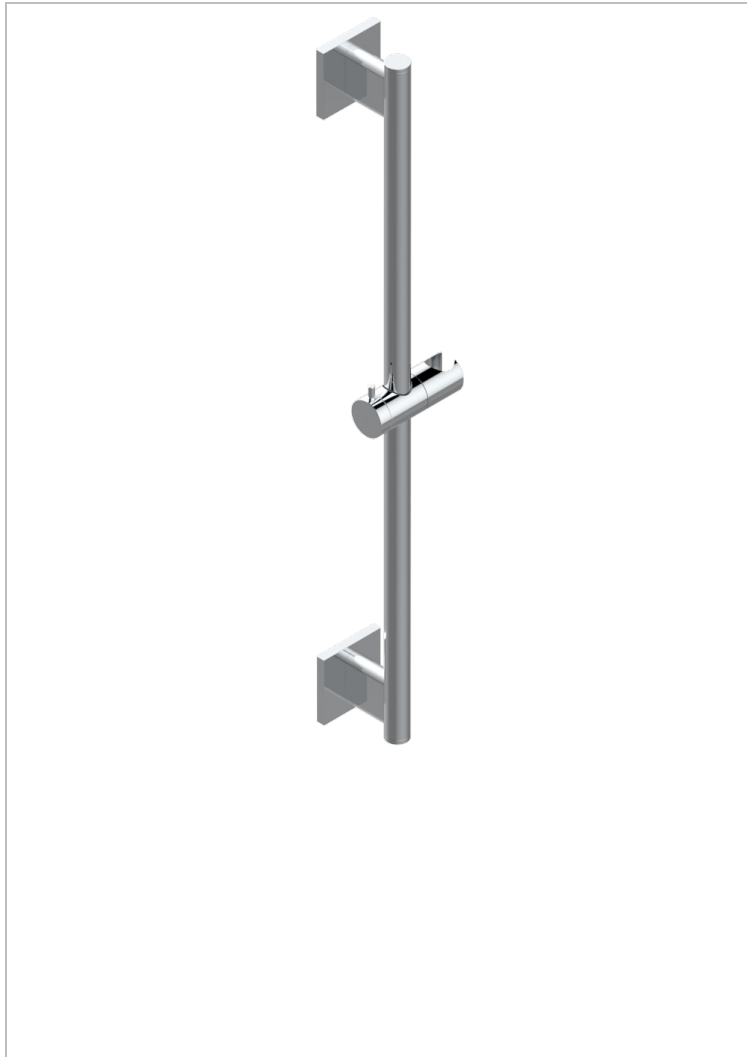

ICON-X CARBON GOLD WITH LEVER

U7T-258

Slide bar and hook

CHARACTERISTIC

- Icon-x carbon gold with lever
- Slide bar and hook

AVAILABLE FINITIONS

Antique nickel - H28
Black ceram - D30
Blush PVD - H62
Brass color PVD - H49
Brown bronze color PVD - F33
Gold color PVD - H52

Graphite PVD - H64
Matt Umber PVD - H67
Matt blush PVD - H60
Matt brass color PVD - H50
Matt brown bronze color PVD - F34
Matt chrome - C02

Matt gold - F07
Matt gold color PVD - H53
Matt graphite PVD - H65
Matt nickel (color finish) - C01
Matt nickel color PVD - H56
Nickel color PVD - H55

Polished chrome (color finish) - A02
Polished gold (color finish) - F01
Polished nickel - B01
Soft gold - F30
Soft matt gold - F31
Umber PVD - H66