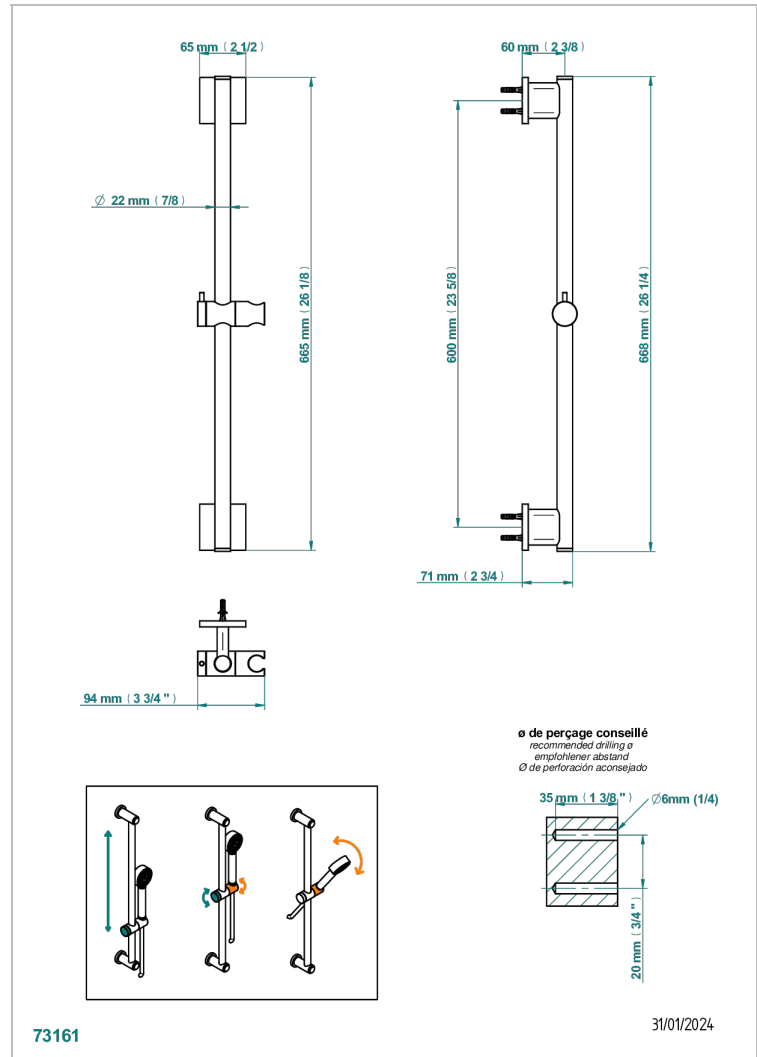

ICON-X CARBON GOLD

U7S-258

60 cm SLIDE BAR AND HOOK

THG[®]
PARIS

CHARACTERISTIC

- Icon-x carbon gold
- 60 cm SLIDE BAR AND HOOK

AVAILABLE FINITIONS

Black ceram - D30
Blush PVD - H62
Brass color PVD - H49
Brown bronze color PVD - F33
Chrome polished - A02
Gold color PVD - H52

Nickel antique / Sovereign - H28
Nickel color PVD - H55
Nickel polished - B01
Soft gold - F30
Soft matt gold - F31
Umber PVD - H66