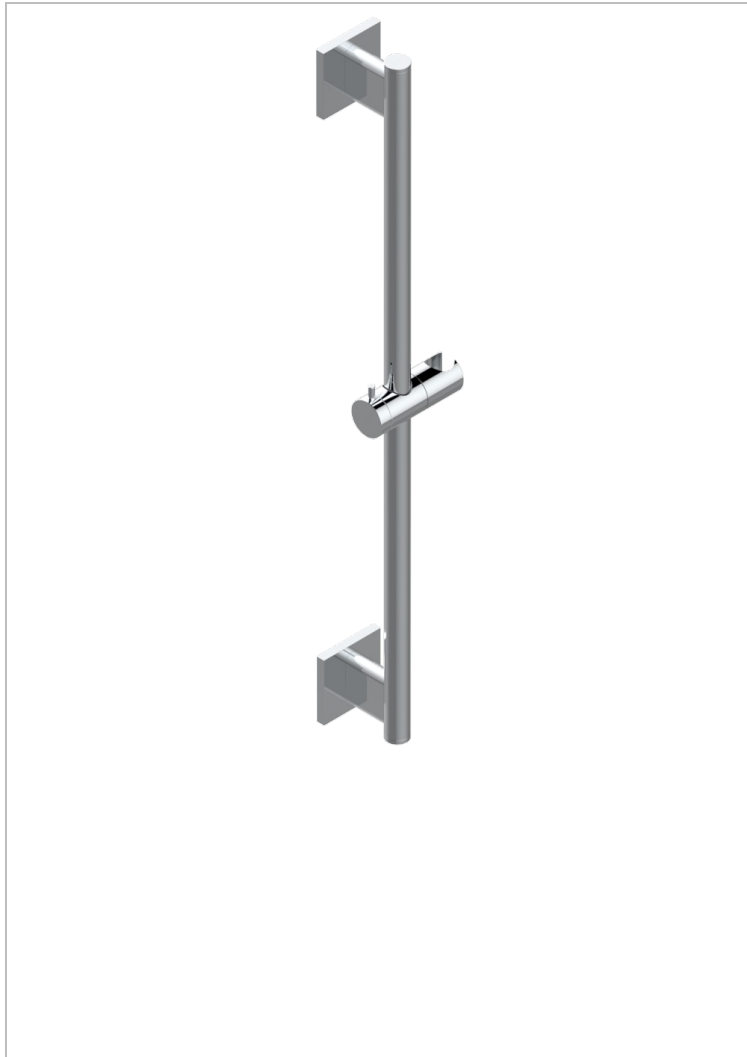

ICON-X CARBON GOLD

U7S-258

60 cm SLIDE BAR AND HOOK

THG[®]
PARIS

CHARACTERISTIC

- Icon-x carbon gold
- 60 cm SLIDE BAR AND HOOK

AVAILABLE FINITIONS

Black ceram - D30
Blush PVD - H62
Brass color PVD - H49
Brown bronze color PVD - F33
Chrome polished - A02
Gold color PVD - H52

Gold mat - F07
Gold polished - F01
Graphite PVD - H64
Matt Umber PVD - H67
Matt blush PVD - H60
Matt brass color PVD - H50

Matt brown bronze color PVD - F34
Matt chrome (American satin) - C02
Matt gold color PVD - H53
Matt graphite PVD - H65
Matt nickel (American satin) - C01
Matt nickel color PVD - H56

Nickel antique / Sovereign - H28
Nickel color PVD - H55
Nickel polished - B01
Soft gold - F30
Soft matt gold - F31
Umber PVD - H66