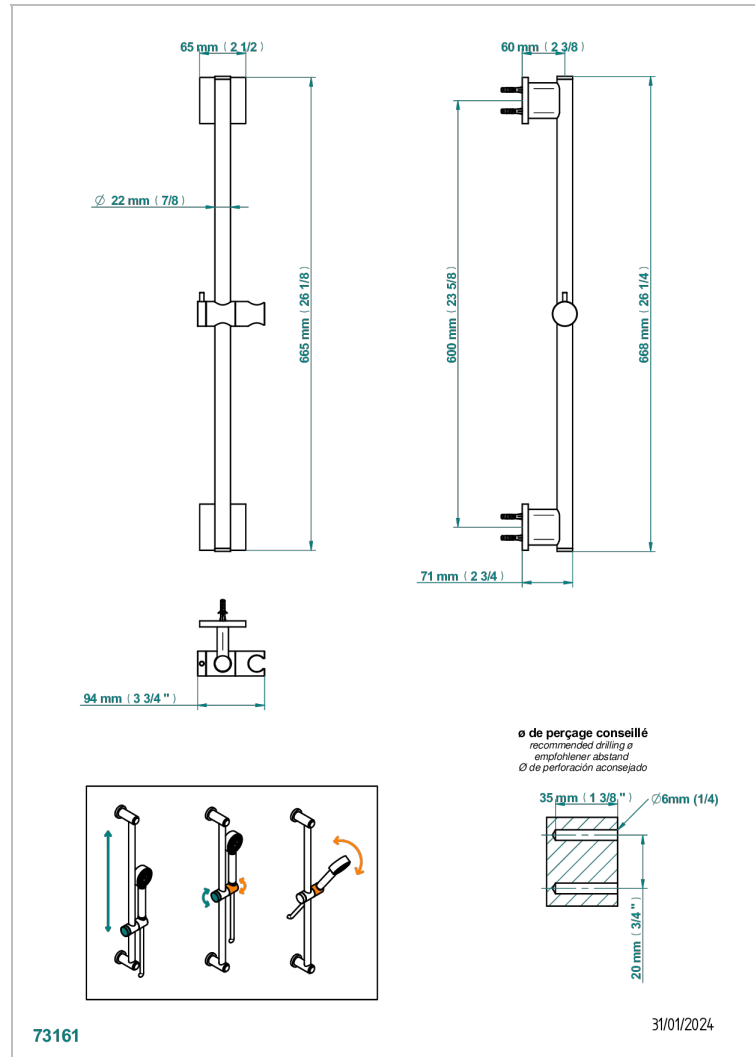

# ICON-X TITANIUM WITH LEVER

U7M-258

Slide bar and hook

## CHARACTERISTIC

- Icon-x titanium with lever
- Slide bar and hook