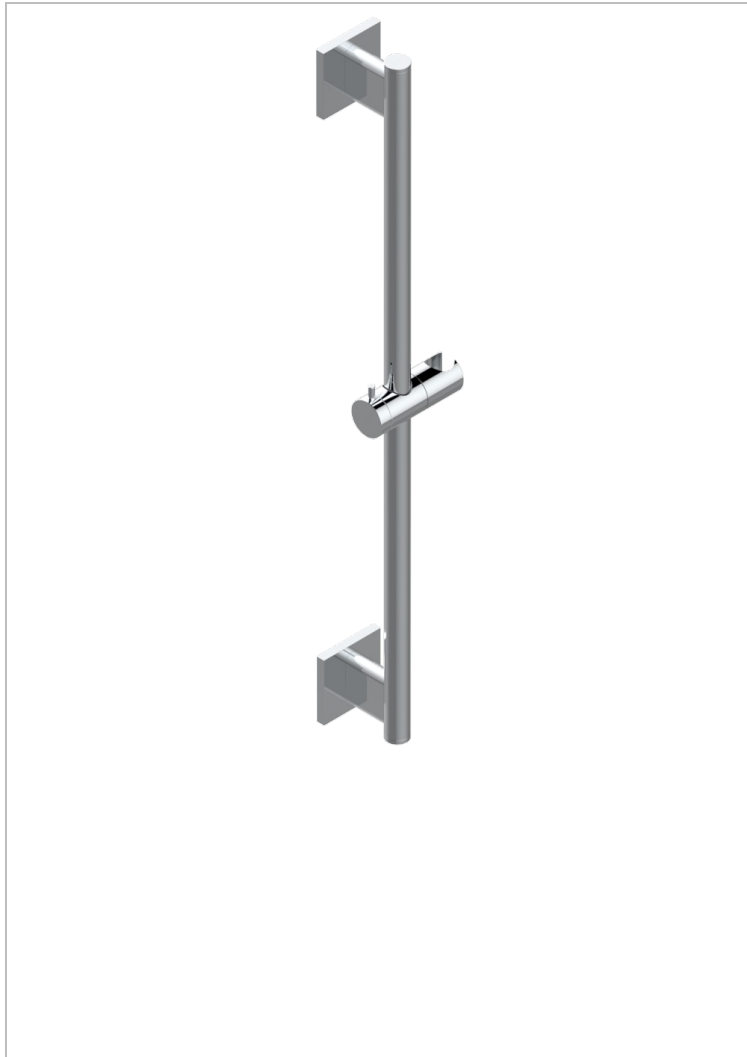

# ICON-X TITANIUM WITH LEVER

U7M-258

Slide bar and hook

## CHARACTERISTIC

- Icon-x titanium with lever
- Slide bar and hook

## AVAILABLE FINITIONS

Antique nickel - H28  
Black ceram - D30  
Blush PVD - H62  
Brass color PVD - H49  
Brown bronze color PVD - F33  
Gold color PVD - H52

Graphite PVD - H64  
Matt Umber PVD - H67  
Matt blush PVD - H60  
Matt brass color PVD - H50  
Matt brown bronze color PVD - F34  
Matt chrome - C02