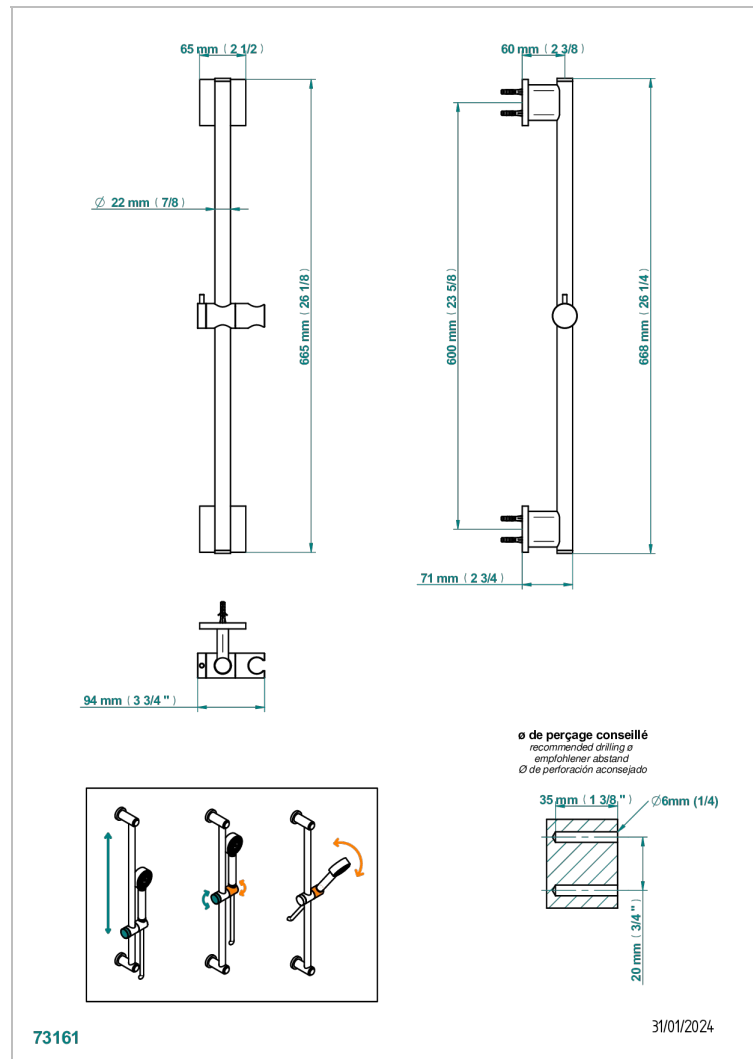

ICON-X TITANIUM

U7L-258

60 cm SLIDE BAR AND HOOK

THG[®]
PARIS

CHARACTERISTIC

- Icon-x titanium
- 60 cm SLIDE BAR AND HOOK

AVAILABLE FINITIONS

Black ceram - D30
Blush PVD - H62
Brass color PVD - H49
Brown bronze color PVD - F33
Chrome polished - A02
Gold color PVD - H52

Nickel antique / Sovereign - H28
Nickel color PVD - H55
Nickel polished - B01
Soft gold - F30
Soft matt gold - F31
Umber PVD - H66