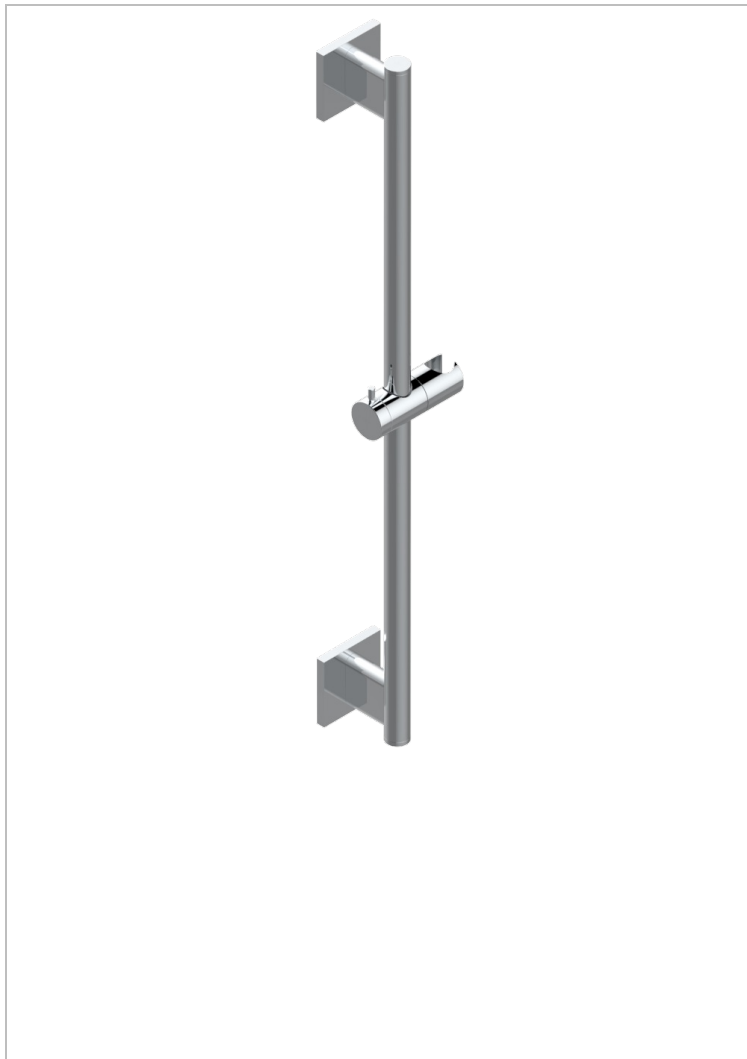

ICON-X TITANIUM

U7L-258

60 cm SLIDE BAR AND HOOK

THG[®]
PARIS

CHARACTERISTIC

- Icon-x titanium
- 60 cm SLIDE BAR AND HOOK

AVAILABLE FINITIONS

Black ceram - D30
Blush PVD - H62
Brass color PVD - H49
Brown bronze color PVD - F33
Chrome polished - A02
Gold color PVD - H52

Gold mat - F07
Gold polished - F01
Graphite PVD - H64
Matt Umber PVD - H67
Matt blush PVD - H60
Matt brass color PVD - H50

Matt brown bronze color PVD - F34
Matt chrome (American satin) - C02
Matt gold color PVD - H53
Matt graphite PVD - H65
Matt nickel (American satin) - C01
Matt nickel color PVD - H56

Nickel antique / Sovereign - H28
Nickel color PVD - H55
Nickel polished - B01
Soft gold - F30
Soft matt gold - F31
Umber PVD - H66