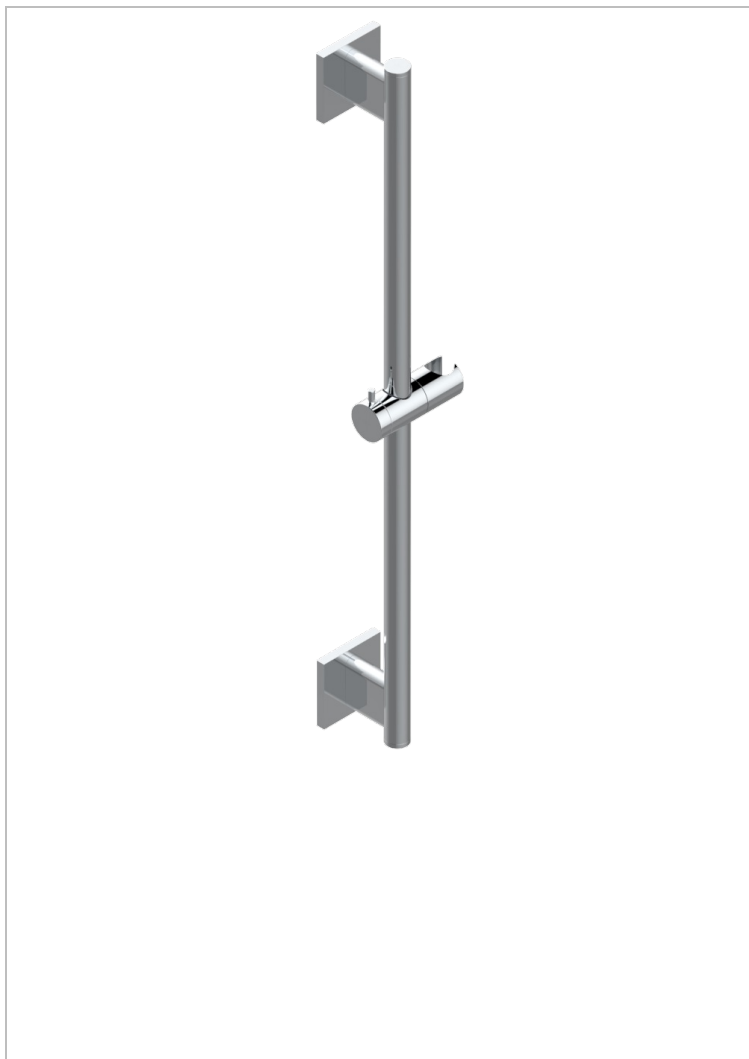

ICON-X METAL INLAYS WITH LEVER HANDLES

U7K-258

60 cm SLIDE BAR AND HOOK

CHARACTERISTIC

- Icon-x metal inlays with lever handles
- 60 cm SLIDE BAR AND HOOK

AVAILABLE FINITIONS

Black ceram - D30
Blush PVD - H62
Brass color PVD - H49
Brown bronze color PVD - F33
Chrome polished - A02
Gold color PVD - H52

Gold mat - F07
Gold polished - F01
Graphite PVD - H64
Matt Umber PVD - H67
Matt blush PVD - H60
Matt brass color PVD - H50

Matt brown bronze color PVD - F34
Matt chrome (American satin) - C02
Matt gold color PVD - H53
Matt graphite PVD - H65
Matt nickel (American satin) - C01
Matt nickel color PVD - H56

Nickel antique / Sovereign - H28
Nickel color PVD - H55
Nickel polished - B01
Polished chrome with gold inlay - GA1
Soft gold - F30
Soft matt gold - F31

Umber PVD - H66