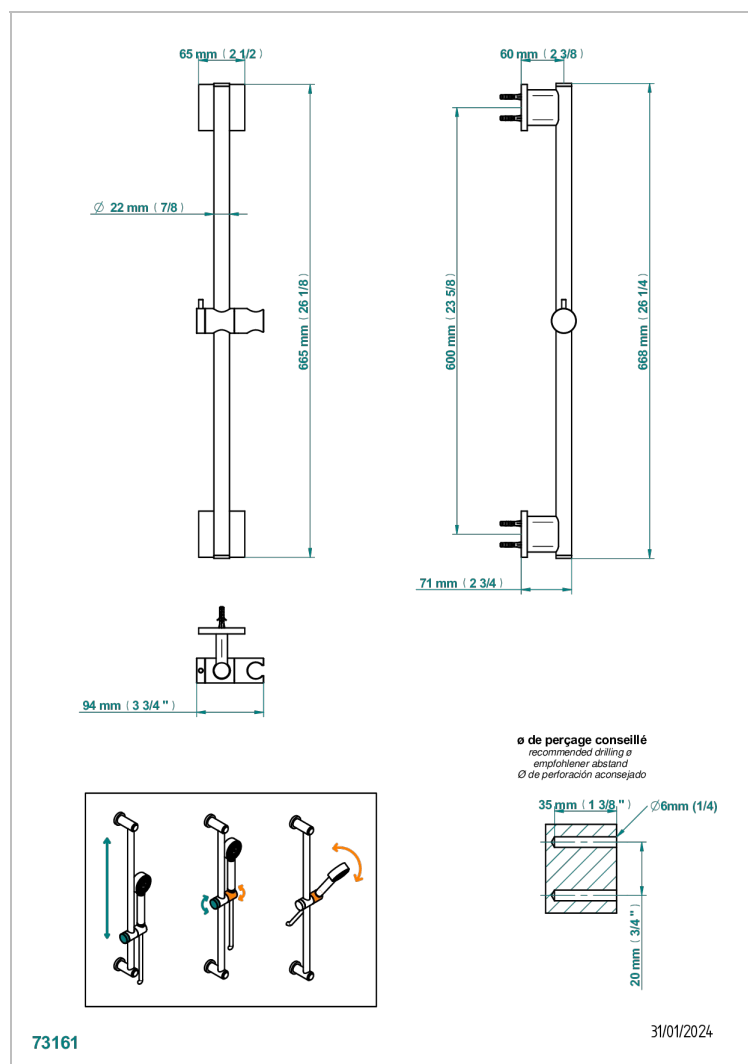

ICON-X METAL INLAYS WITH LEVER HANDLES

U7K-258

60 cm SLIDE BAR AND HOOK

CHARACTERISTIC

- Icon-x metal inlays with lever handles
- 60 cm SLIDE BAR AND HOOK

AVAILABLE FINITIONS

Black ceram - D30
Blush PVD - H62
Brass color PVD - H49
Brown bronze color PVD - F33
Chrome polished - A02
Gold color PVD - H52

Nickel antique / Sovereign - H28
Nickel color PVD - H55
Nickel polished - B01
Polished chrome with gold inlay - GA1
Soft gold - F30
Soft matt gold - F31

Umber PVD - H66