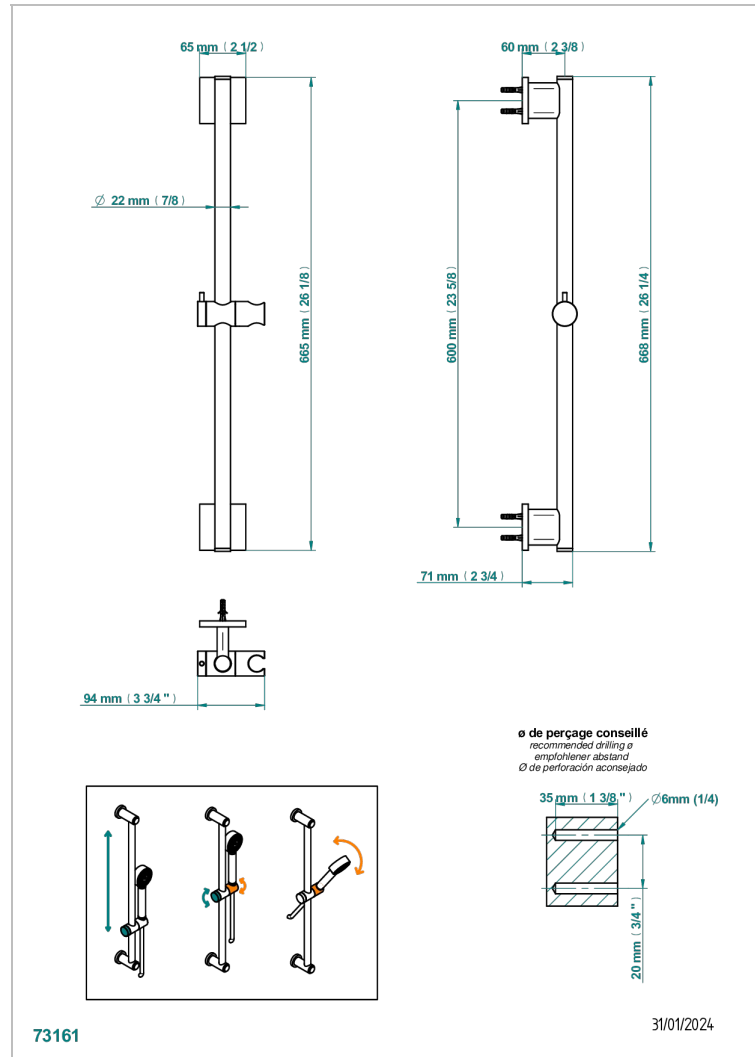

# ICON-X METAL INLAYS

U7J-258

60 cm SLIDE BAR AND HOOK

## CHARACTERISTIC

- Icon-x metal inlays
- 60 cm SLIDE BAR AND HOOK