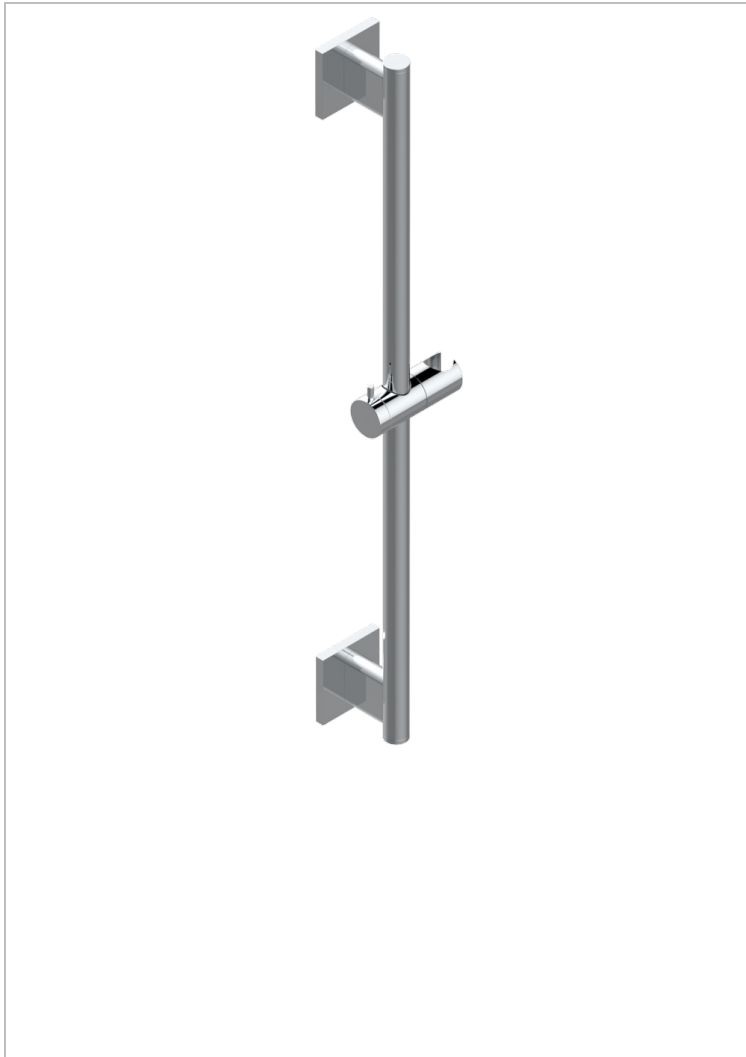

# ICON-X METAL INLAYS

U7J-258

60 cm SLIDE BAR AND HOOK

## CHARACTERISTIC

- Icon-x metal inlays
- 60 cm SLIDE BAR AND HOOK