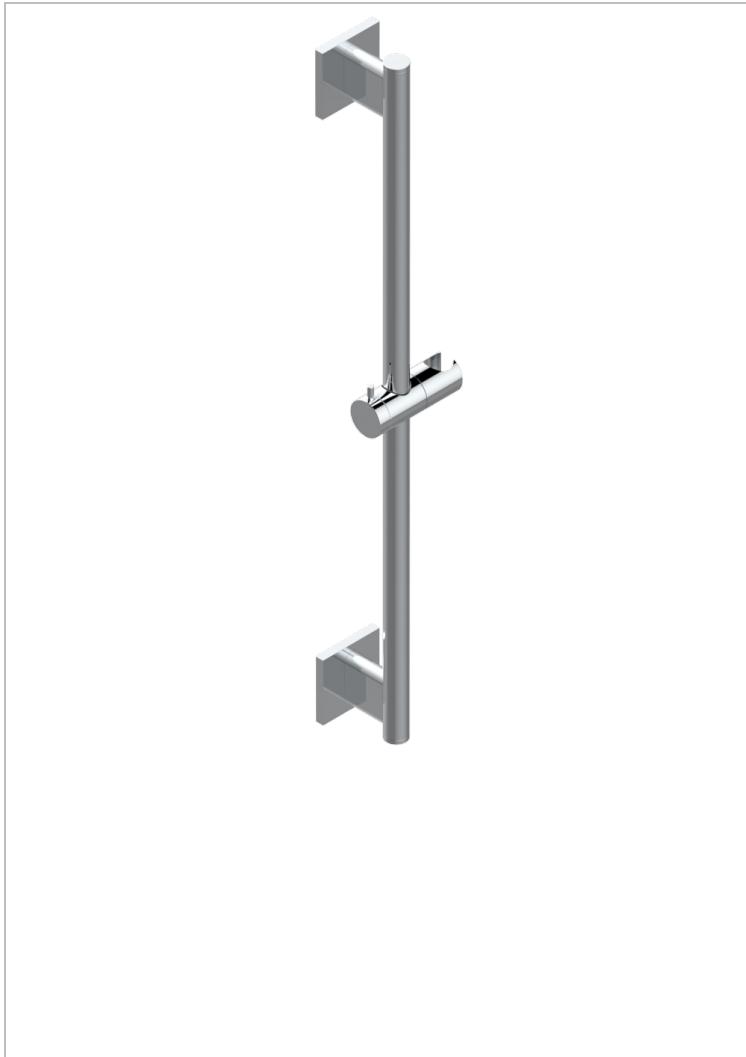

# ICON-X

U7G-258

60 cm SLIDE BAR AND HOOK

## CHARACTERISTIC

- Icon-x
- 60 cm SLIDE BAR AND HOOK