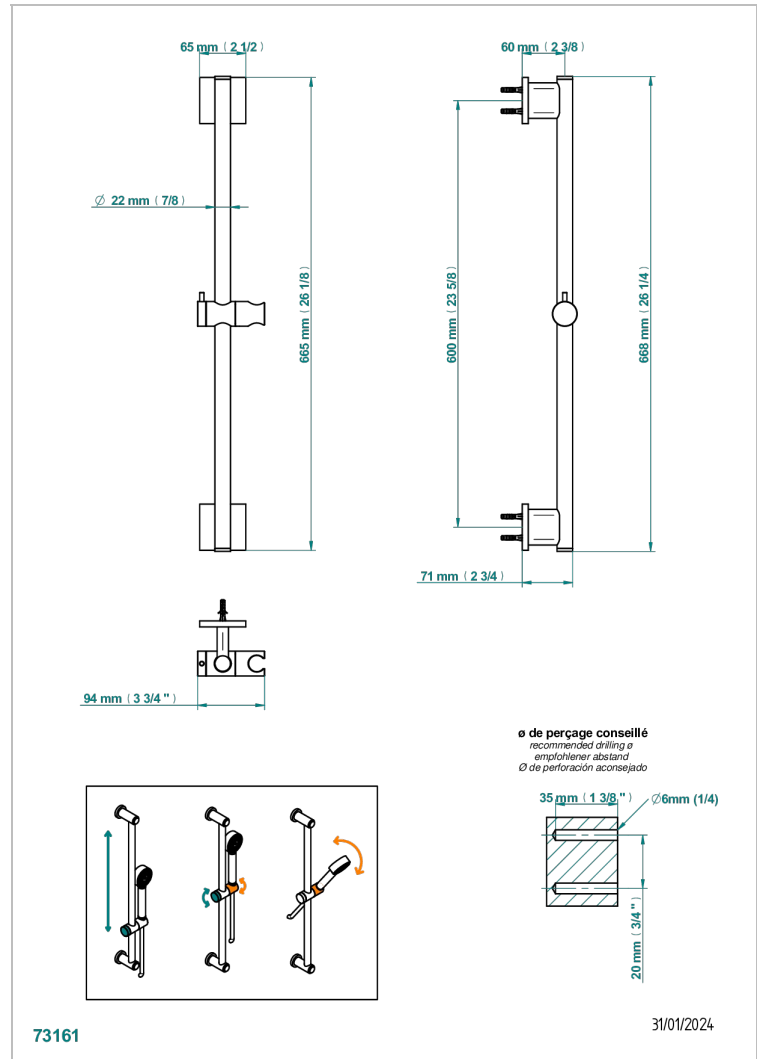

# ICON-X

U7G-258

60 cm SLIDE BAR AND HOOK

## CHARACTERISTIC

- Icon-x
- 60 cm SLIDE BAR AND HOOK