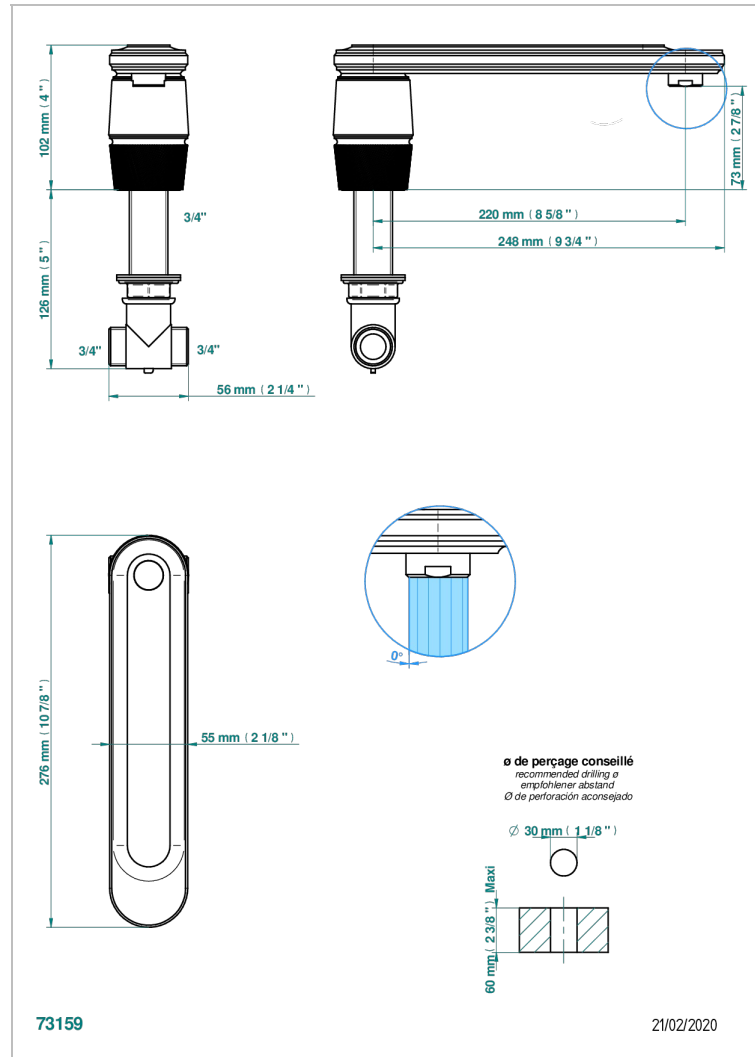

# CORVAIR WITH LEVER HANDLES

U8E-29SG

Bathtub spout

THG<sup>®</sup>  
PARIS

## CHARACTERISTIC

- Corvaire with lever handles
- Bathtub spout

## TECHNICAL SPECS

- Recommandé : 3 bars (max. 5 bars) - Advised : 43,5 psi (max. 72 psi)
- Bec : 35 l/min à 3 bars
- Spout : 9.26 gpm at 43.5 psi