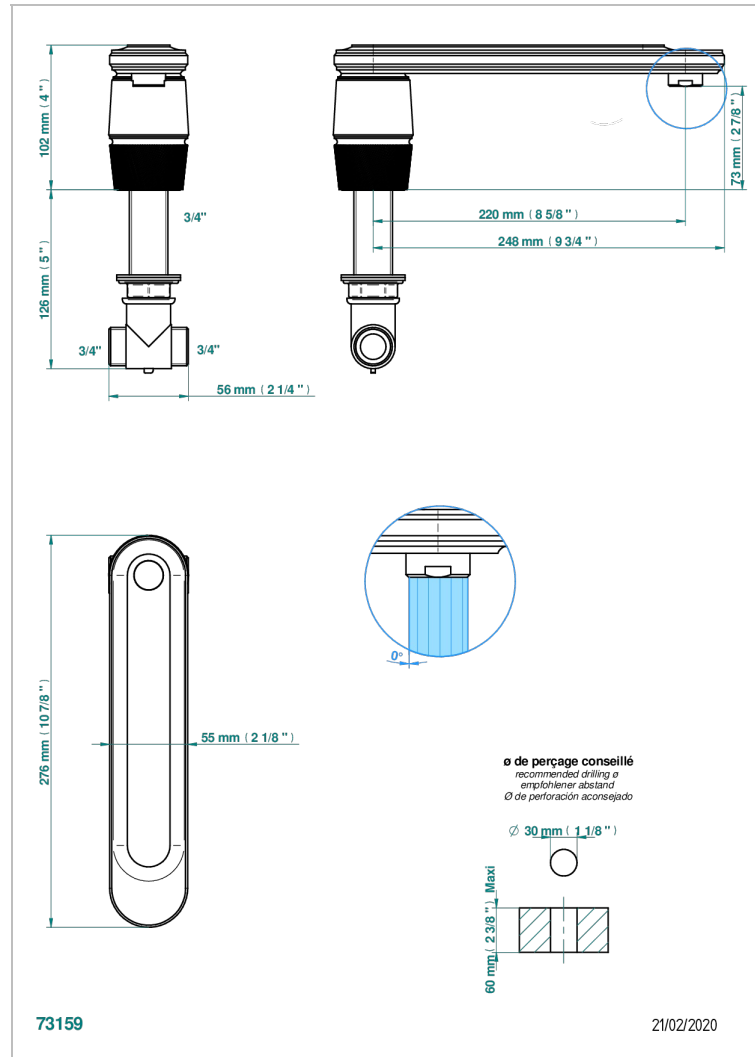

CORVAIR WITH LEVER

U8E-29SG

Rim mounted bath spout, super goliath

CHARACTERISTIC

- Corvoir with lever
- Rim mounted bath spout, super goliath

TECHNICAL SPECS

- Recommandé : 3 bars (max. 5 bars) - Advised : 43,5 psi (max. 72 psi)
- Bec : 35 l/min à 3 bars
- Spout : 9.26 gpm at 43.5 psi