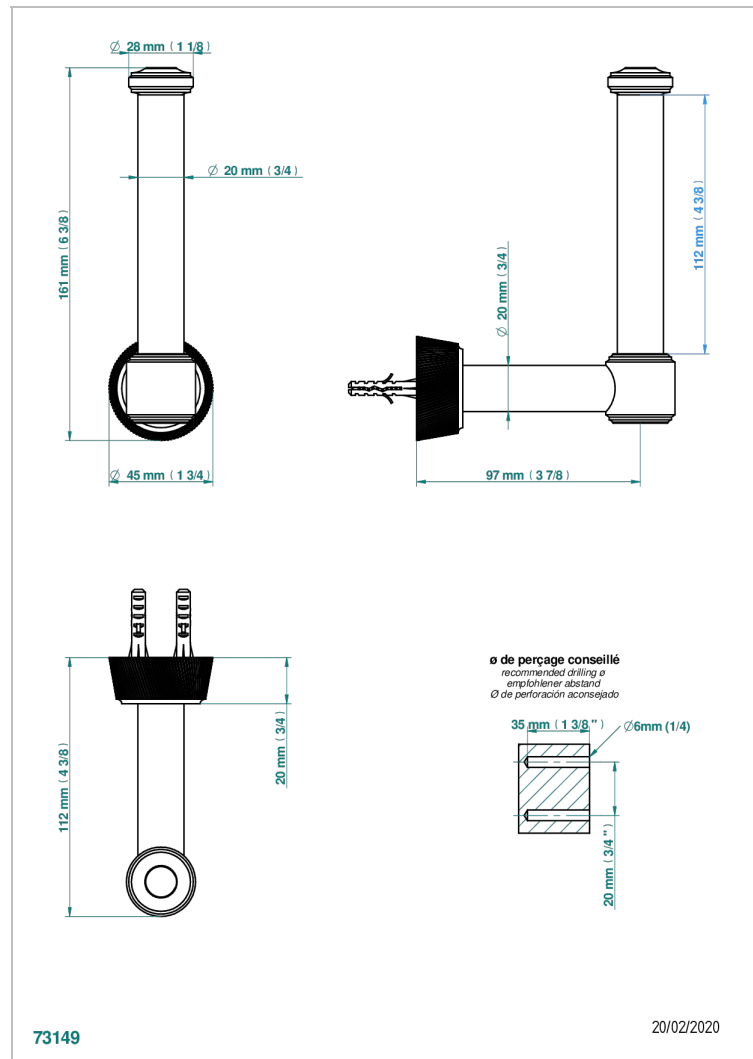

# CORVAIR FIOR DI BOSCO WITH LEVER HANDLES

U8L-542

Reserve toilet paper holder

THG<sup>®</sup>  
PARIS

## CHARACTERISTIC

- Corvaire Fior di Bosco with lever handles
- Reserve toilet paper holder