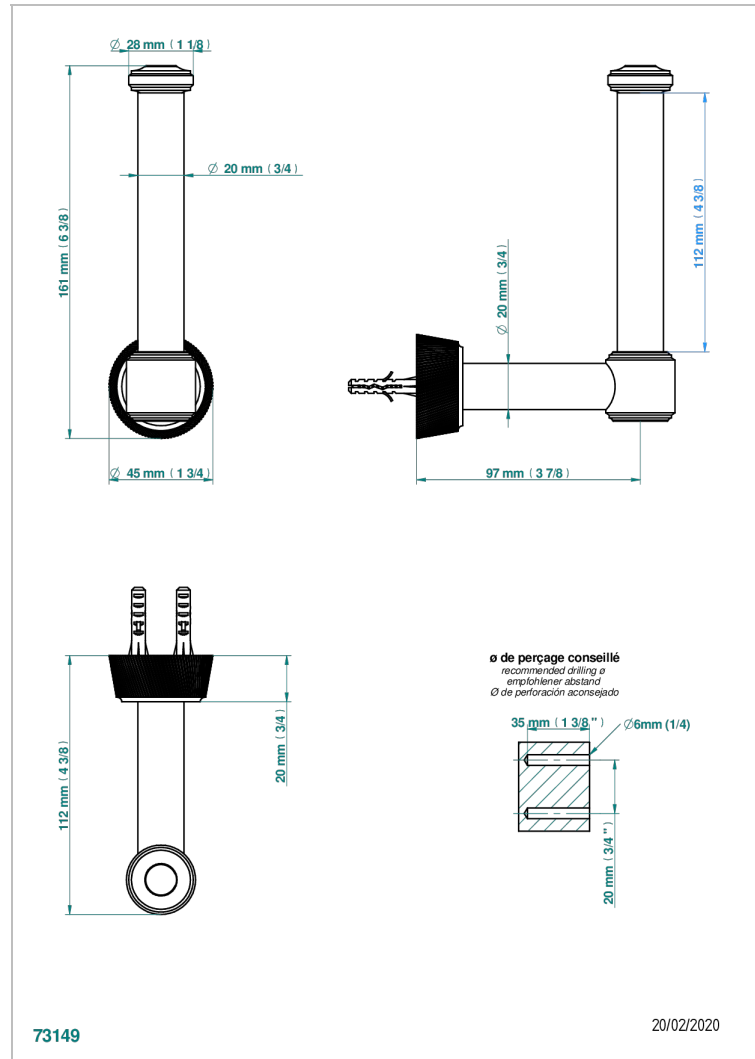

# CORVAIR HOWLITE

U8F-542

Reserve toilet paper holder

## CHARACTERISTIC

- Corvoir Howlite
- Reserve toilet paper holder