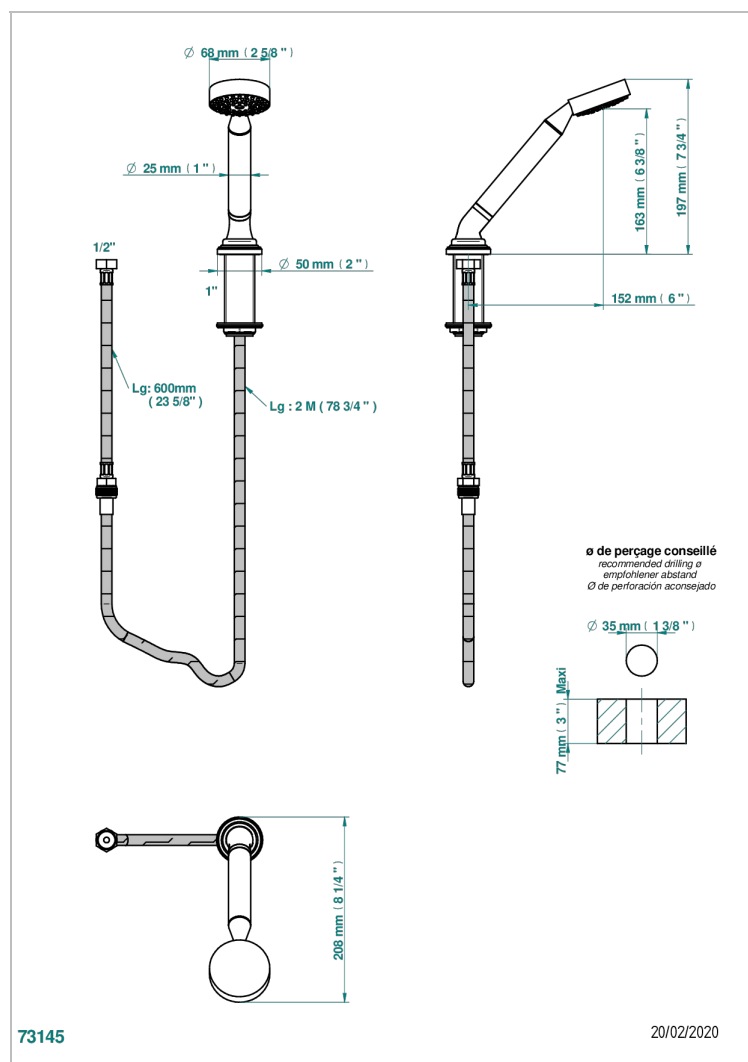

CORVAIR FIOR DI BOSCO WITH LEVER HANDLES

U8L-60A

Deck mounted hand shower, with hose

CHARACTERISTIC

- ACS : 20ACCLY558

STANDARDS

TECHNICAL SPECS

- Recommandé : 3 bars (max. 5 bars) - Advised : 43,5 psi (max. 72 psi)
- 9,5 l/min à 3 bars (2.5 gpm at 43.5 psi)