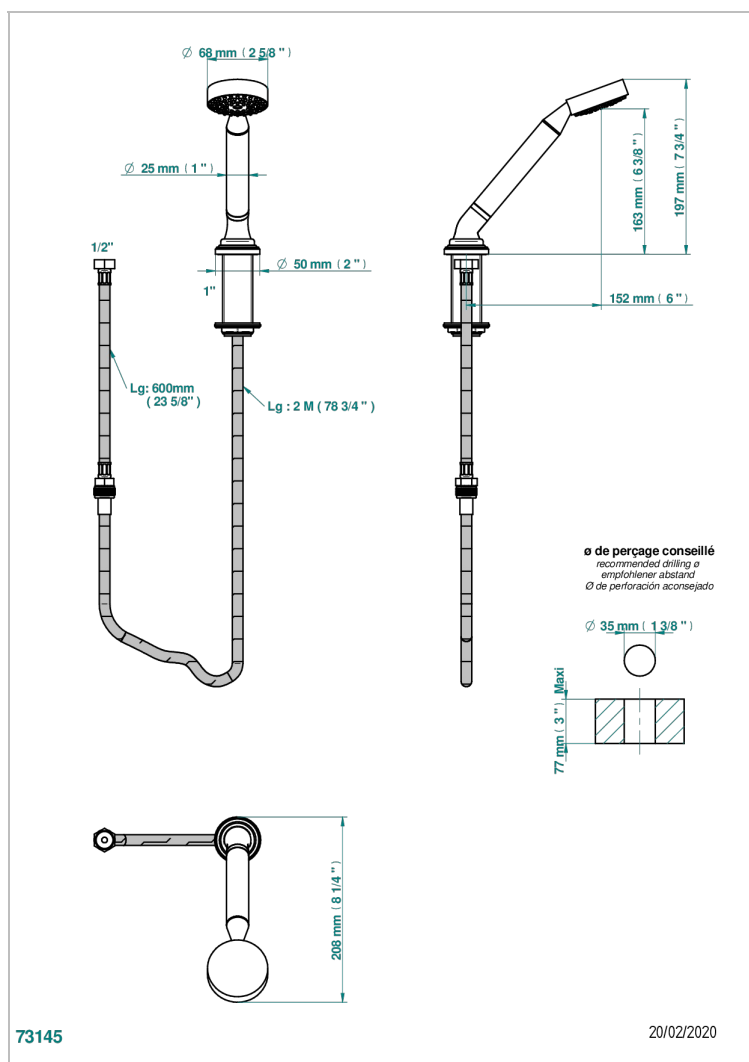

CORVAIR FIOR DI BOSCO WITH LEVER

U8L-60A

Rim mounted stylised handshower, 2 m hose and angle rest

CHARACTERISTIC

- ACS : 20ACCLY558

STANDARDS

TECHNICAL SPECS

- Recommandé : 3 bars (max. 5 bars) - Advised : 43,5 psi (max. 72 psi)
- 9,5 l/min à 3 bars (2.5 gpm at 43.5 psi)