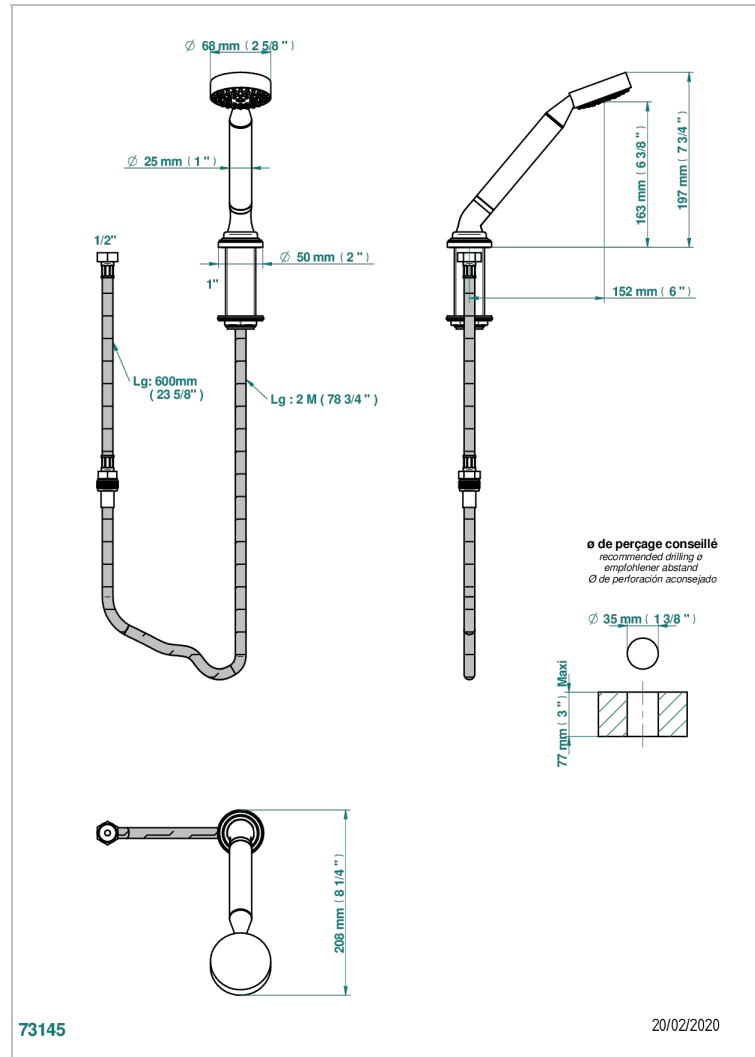

# CORVAIR FIOR DI BOSCO

U8K-60A

Deck mounted hand shower, with hose

THG  
PARIS

## CHARACTERISTIC

- ACS : 20ACCLY558