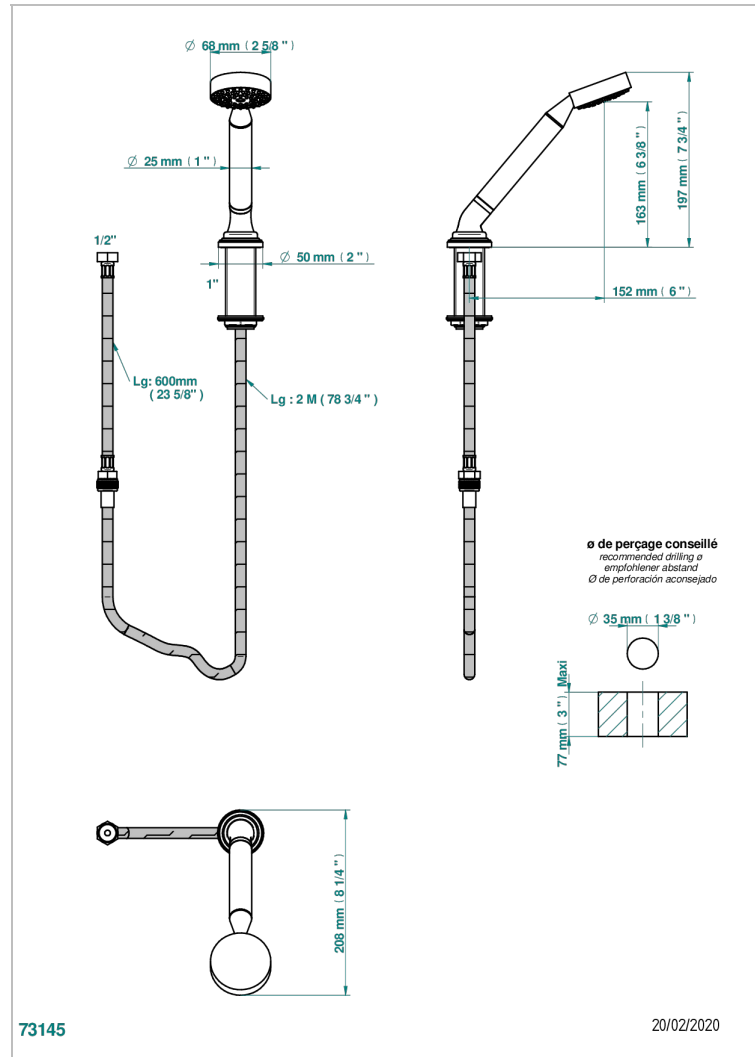

CORVAIR FIOR DI BOSCO

U8K-60A

Rim mounted stylised handshower, 2 m hose and angle rest

CHARACTERISTIC

- ACS : 20ACCLY558

STANDARDS

TECHNICAL SPECS

- Recommandé : 3 bars (max. 5 bars) - Advised : 43,5 psi (max. 72 psi)
- 9,5 l/min à 3 bars (2.5 gpm at 43.5 psi)