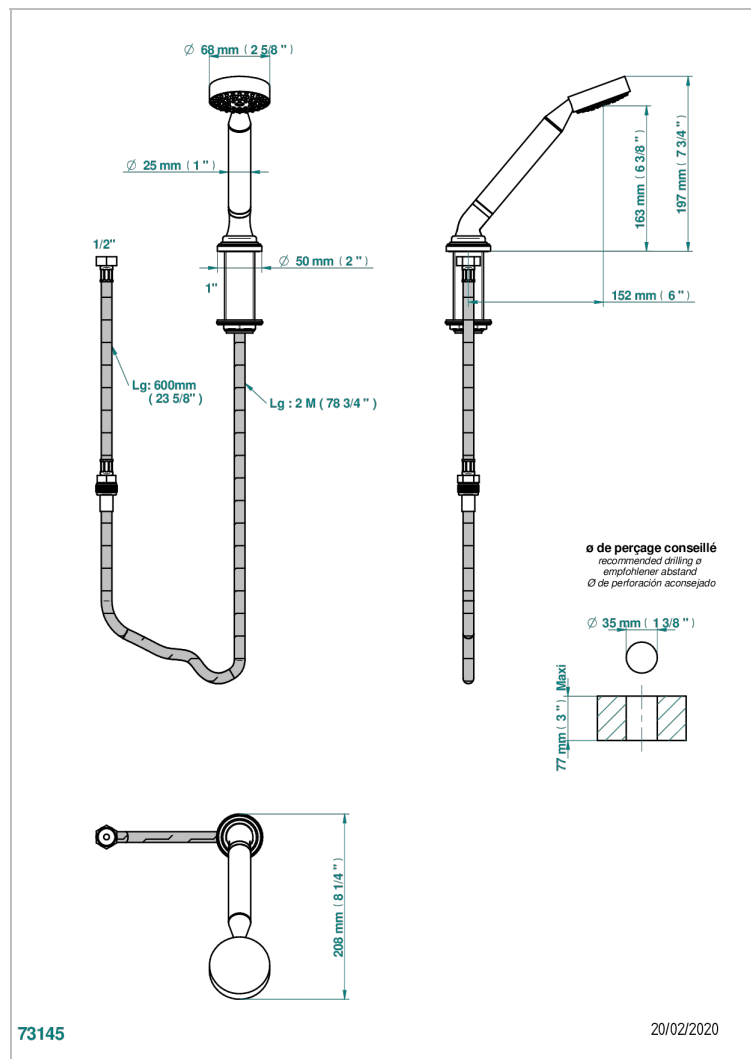

CORVAIR PORTORO

U8H-60A

Deck mounted hand shower, with hose

THG[®]
PARIS

CHARACTERISTIC

- ACS : 20ACCLY558

STANDARDS

TECHNICAL SPECS

- Recommandé : 3 bars (max. 5 bars) - Advised : 43,5 psi (max. 72 psi)
- 9,5 l/min à 3 bars (2.5 gpm at 43.5 psi)

AVAILABLE FINITIONS

Black ceram - D30
Blush PVD - H62
Brass color PVD - H49
Brown bronze color PVD - F33
Chrome polished - A02
Gold color PVD - H52

Matt nickel color PVD - H56
Nickel color PVD - H55
Nickel polished - B01
Soft gold - F30
Soft matt gold - F31
Umber PVD - H66