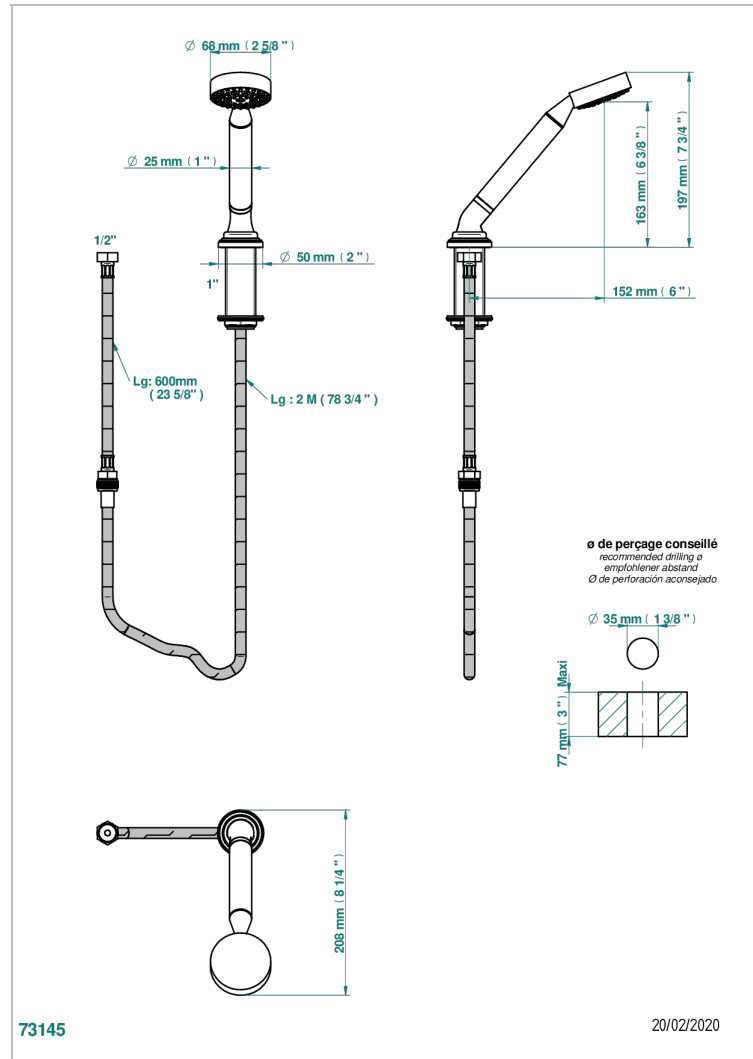

CORVAIR PORTORO

U8H-60A

Rim mounted stylised handshower, 2 m hose and angle rest

CHARACTERISTIC

- ACS : 20ACCLY558

STANDARDS

TECHNICAL SPECS

- Recommandé : 3 bars (max. 5 bars) - Advised : 43,5 psi (max. 72 psi)
- 9,5 l/min à 3 bars (2.5 gpm at 43.5 psi)

AVAILABLE FINITIONS

Black ceram - D30
Blush PVD - H62
Brass color PVD - H49
Brown bronze color PVD - F33
Gold color PVD - H52
Graphite PVD - H64

Lacquered light bronze - D01
Matt Umber PVD - H67
Matt blush PVD - H60
Matt brass color PVD - H50
Matt brown bronze color PVD - F34
Matt chrome - C02

Matt gold - F07
Matt gold color PVD - H53
Matt graphite PVD - H65
Matt nickel (color finish) - C01
Matt nickel color PVD - H56
Nickel color PVD - H55

Polished chrome (color finish) - A02
Polished gold (color finish) - F01
Polished nickel - B01
Soft gold - F30
Soft matt gold - F31
Umber PVD - H66