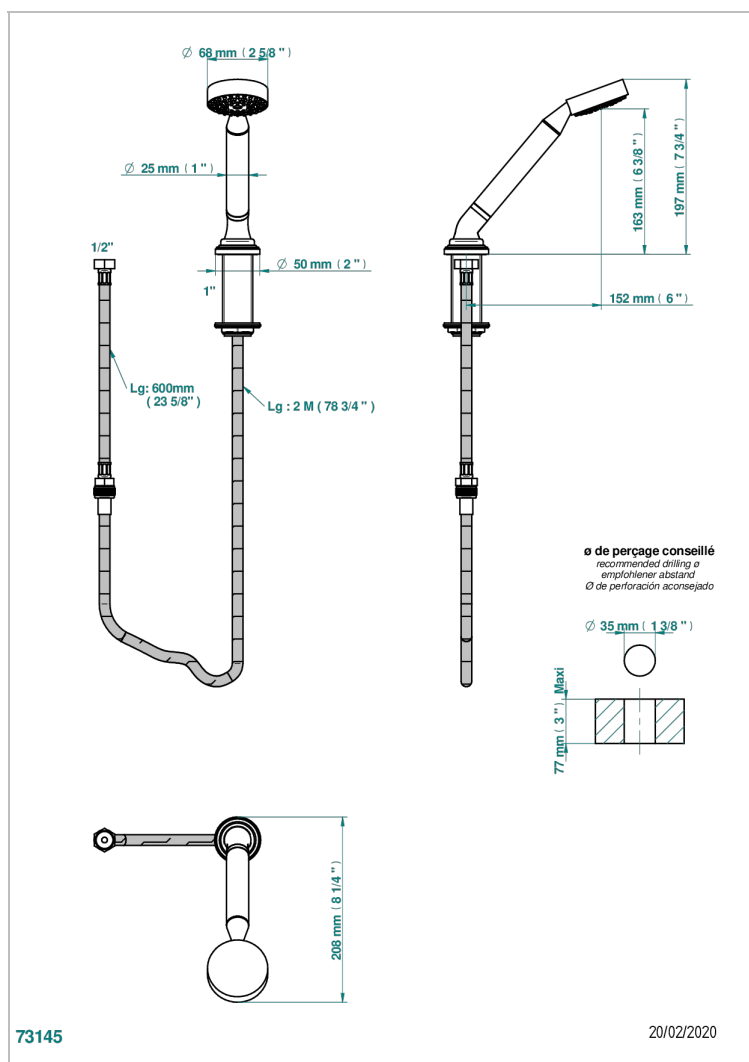

# CORVAIR HOWLITE WITH LEVER HANDLES

U8G-60A

Deck mounted hand shower, with hose

## CHARACTERISTIC

- ACS : 20ACCLY558