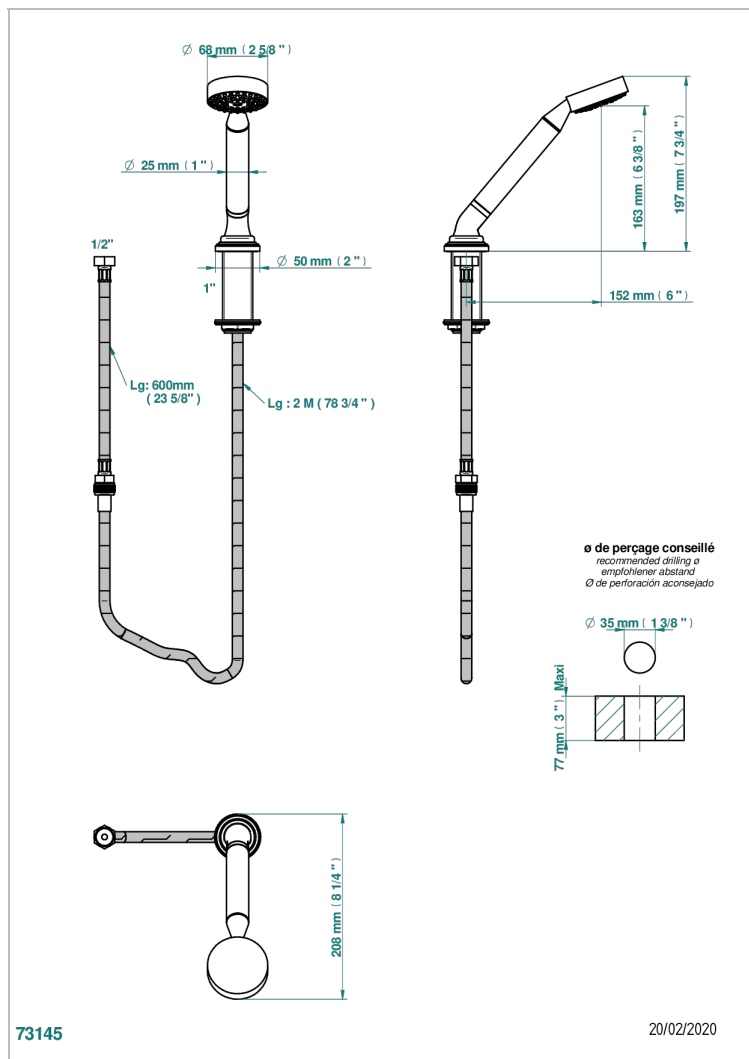

CORVAIR HOWLITE WITH LEVER

U8G-60A

Rim mounted stylised handshower, 2 m hose and angle rest

THG[®]
PARIS

CHARACTERISTIC

- ACS : 20ACCLY558

STANDARDS

TECHNICAL SPECS

- Recommandé : 3 bars (max. 5 bars) - Advised : 43,5 psi (max. 72 psi)
- 9,5 l/min à 3 bars (2.5 gpm at 43.5 psi)

AVAILABLE FINITIONS

Black ceram - D30
Blush PVD - H62
Brass color PVD - H49
Brown bronze color PVD - F33
Gold color PVD - H52
Graphite PVD - H64