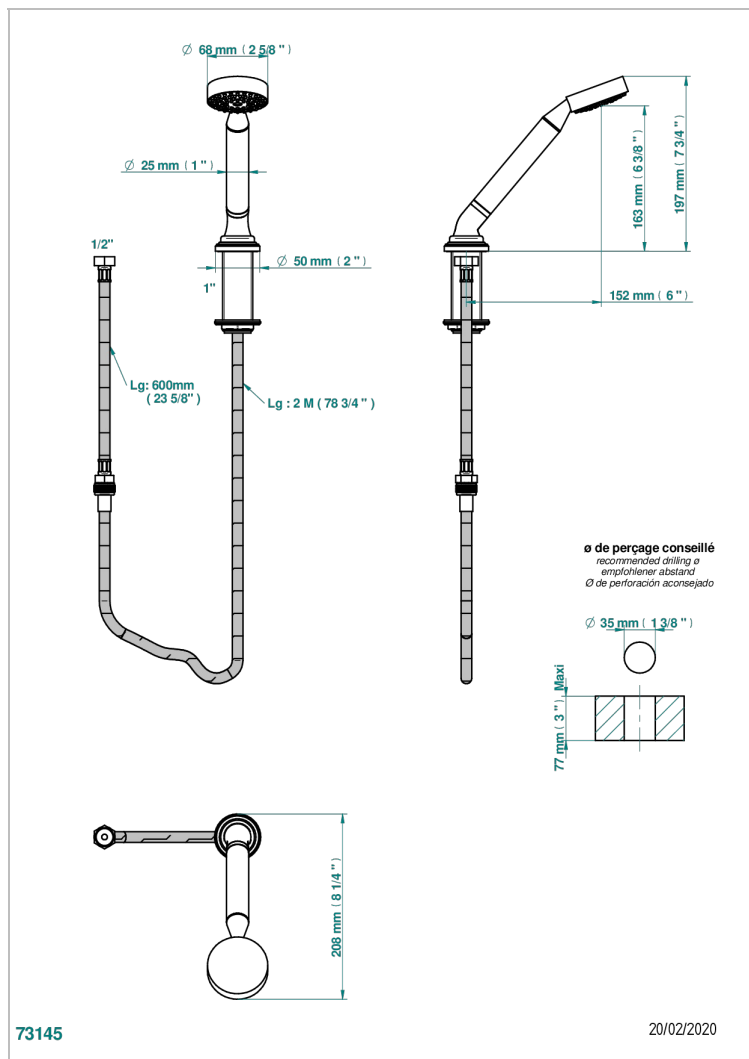

# CORVAIR HOWLITE WITH LEVER

U8G-60A

Rim mounted stylised handshower, 2 m hose and angle rest

THG<sup>®</sup>  
PARIS

## CHARACTERISTIC

- ACS : 20ACCLY558