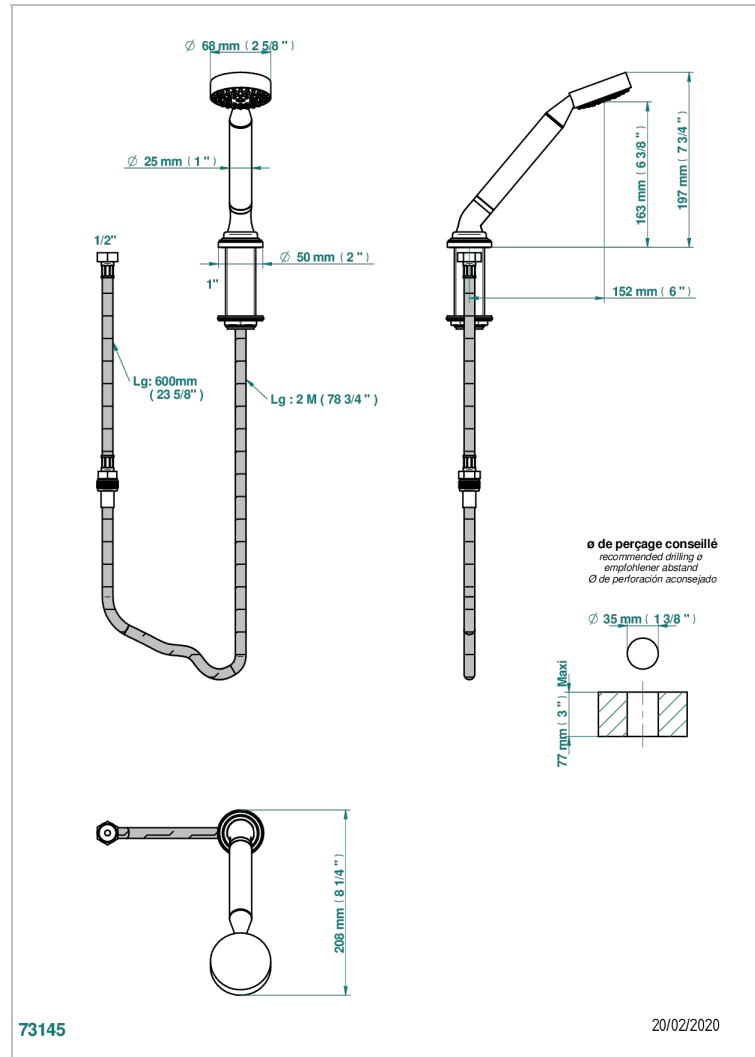

# CORVAIR HOWLITE

U8F-60A

Rim mounted stylised handshower, 2 m hose and angle rest

## CHARACTERISTIC

- ACS : 20ACCLY558