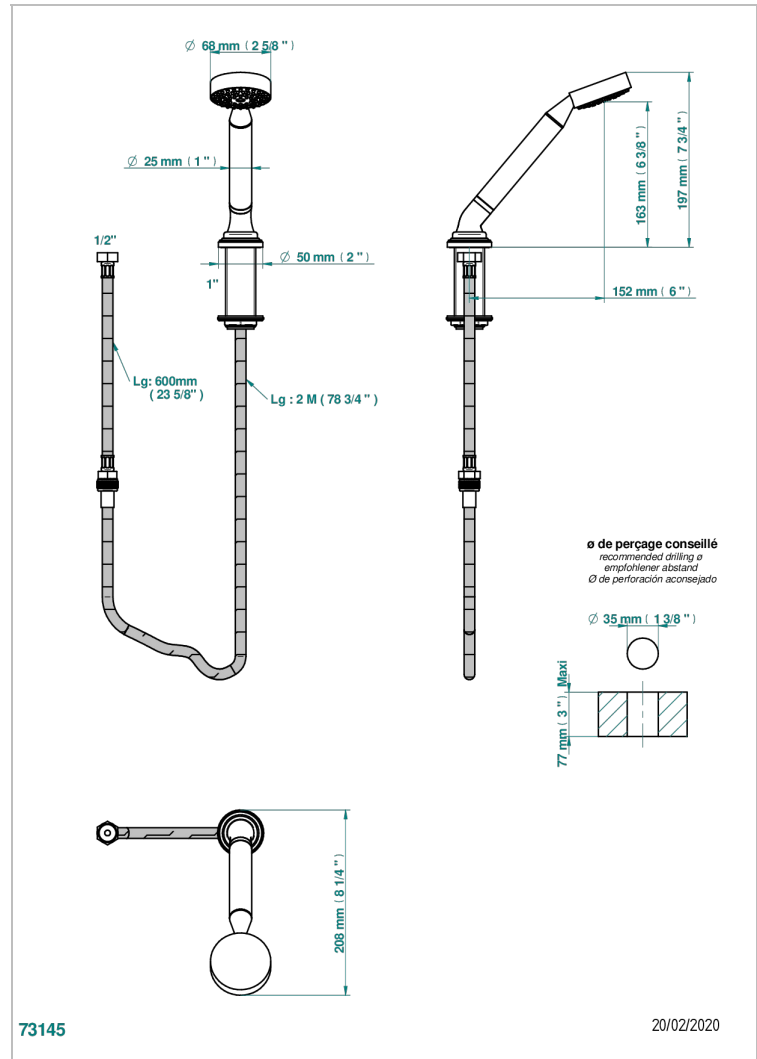

CORVAIR HOWLITE

U8F-60A

Rim mounted stylised handshower, 2 m hose and angle rest

CHARACTERISTIC

- ACS : 20ACCLY558

STANDARDS

TECHNICAL SPECS

- Recommandé : 3 bars (max. 5 bars) - Advised : 43,5 psi (max. 72 psi)
- 9,5 l/min à 3 bars (2.5 gpm at 43.5 psi)

AVAILABLE FINITIONS

Black ceram - D30
Blush PVD - H62
Brass color PVD - H49
Brown bronze color PVD - F33
Gold color PVD - H52
Graphite PVD - H64

Lacquered light bronze - D01
Matt Umber PVD - H67
Matt blush PVD - H60
Matt brass color PVD - H50
Matt brown bronze color PVD - F34
Matt chrome - C02