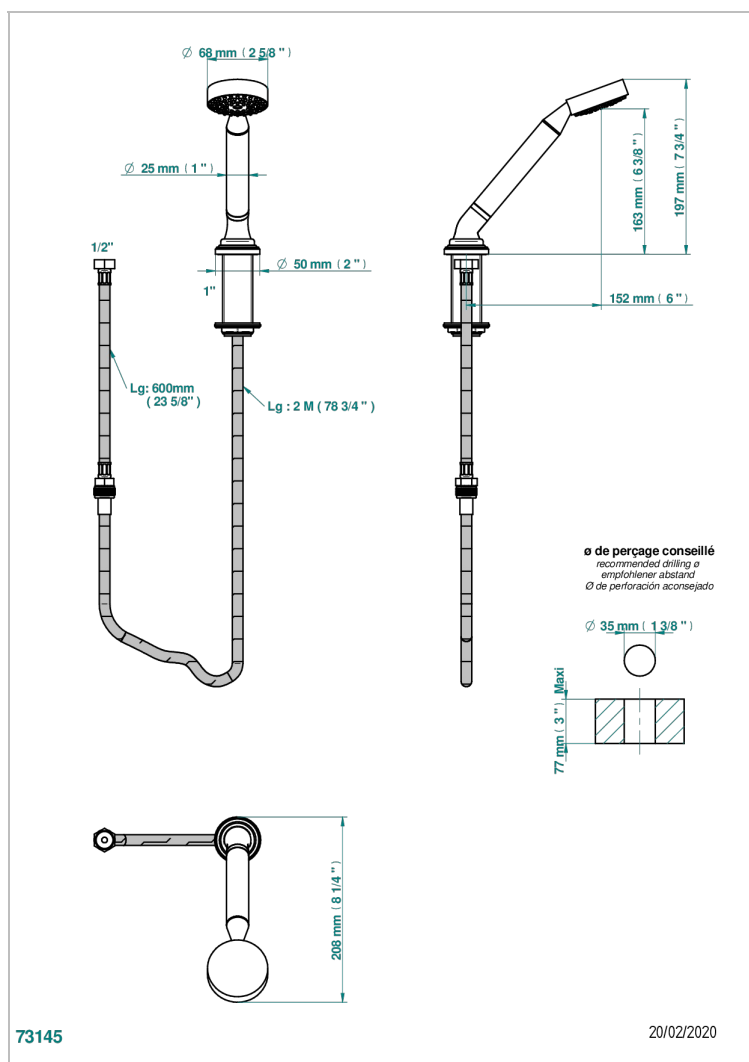

# CORVAIR WITH LEVER HANDLES

U8E-60A

Deck mounted hand shower, with hose

## CHARACTERISTIC

- ACS : 20ACCLY558