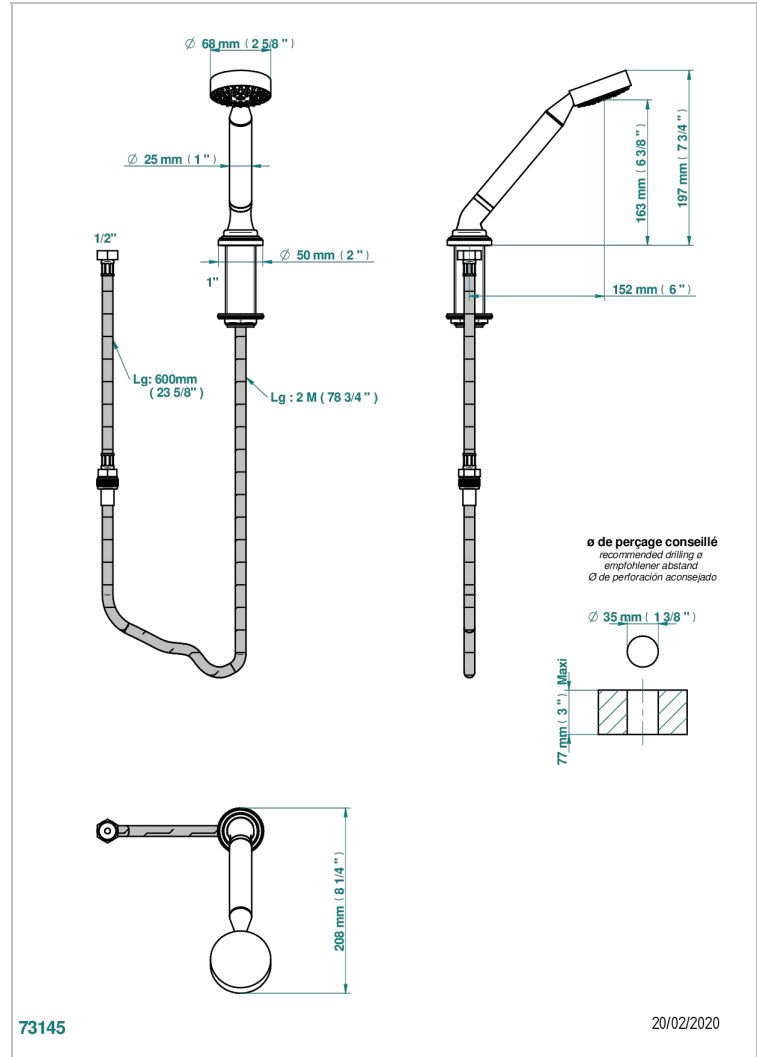

CORVAIR WITH LEVER

U8E-60A

Rim mounted stylised handshower, 2 m hose and angle rest

CHARACTERISTIC

- ACS : 20ACCLY558

STANDARDS

TECHNICAL SPECS

- Recommandé : 3 bars (max. 5 bars) - Advised : 43,5 psi (max. 72 psi)
- 9,5 l/min à 3 bars (2.5 gpm at 43.5 psi)