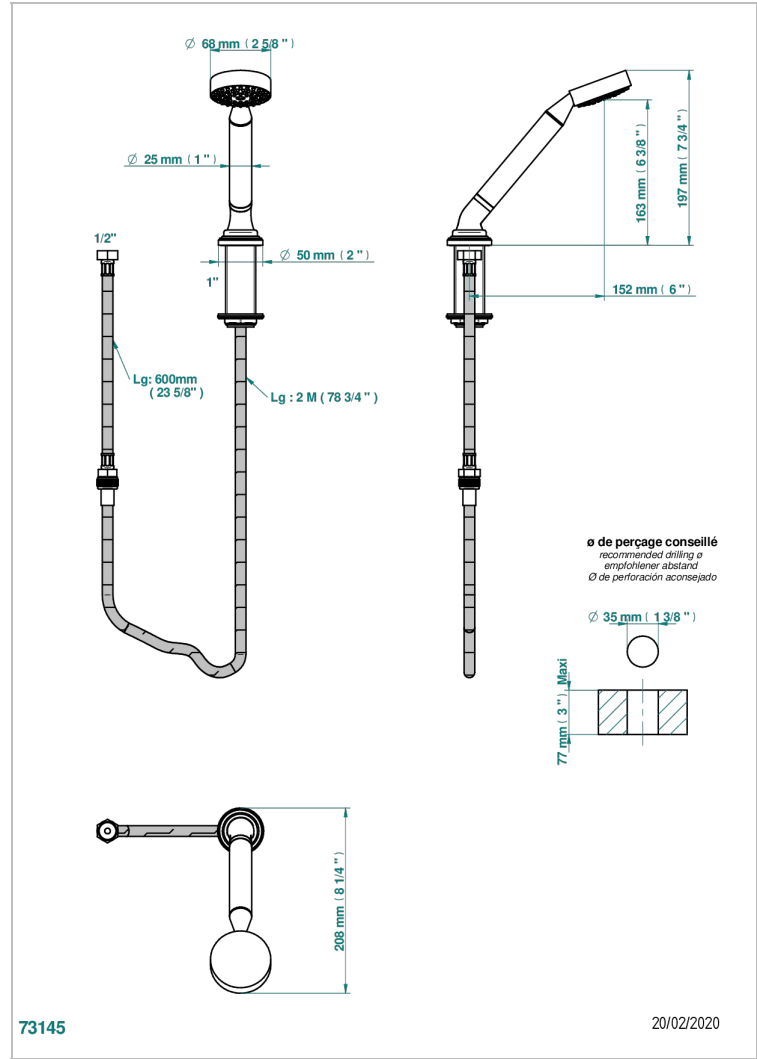

CORVAIR WITH LEVER

U8E-60A

Rim mounted stylised handshower, 2 m hose and angle rest

CHARACTERISTIC

- ACS : 20ACCLY558

STANDARDS

TECHNICAL SPECS

- Recommandé : 3 bars (max. 5 bars) - Advised : 43,5 psi (max. 72 psi)
- 9,5 l/min à 3 bars (2.5 gpm at 43.5 psi)

Matt gold - F07
Matt gold color PVD - H53
Matt graphite PVD - H65
Matt nickel (color finish) - C01
Matt nickel color PVD - H56
Nickel color PVD - H55

Polished chrome (color finish) - A02
Polished chrome with gold inlay - GA1
Polished gold (color finish) - F01
Polished nickel - B01
Soft gold - F30
Soft matt gold - F31
Umber PVD - H66