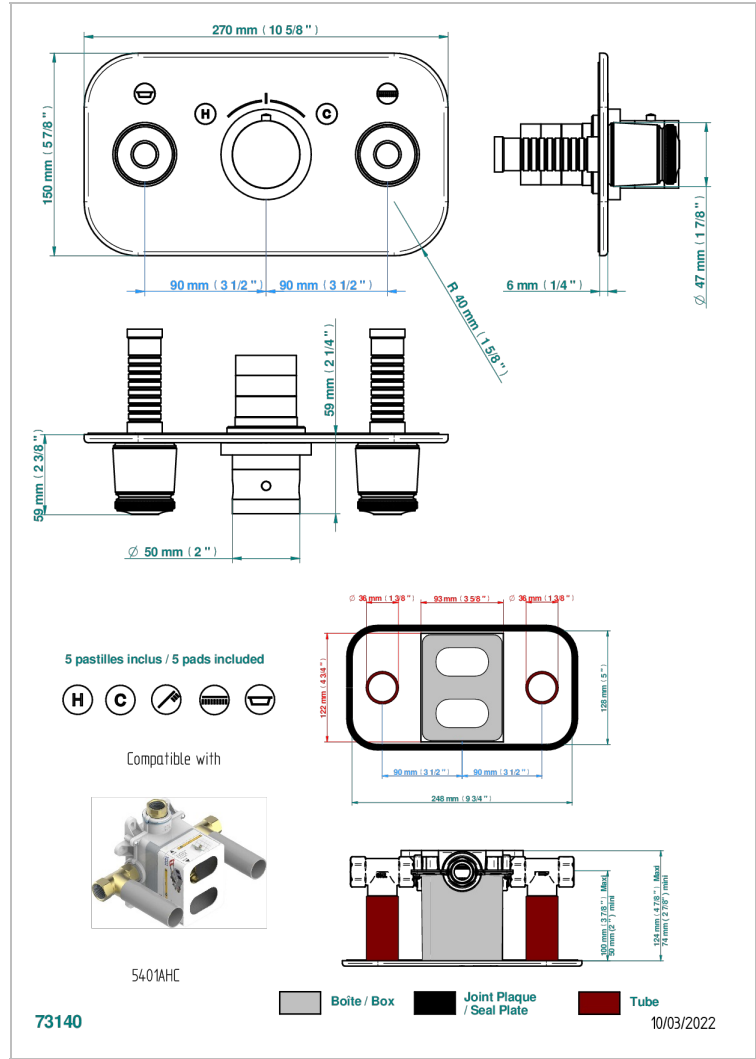

Trim for thermostatic mixer with 2 valves item to be installed horizontal . to adapt on 5 401AHC or 5 401AHM

### CARACTERÍSTICAS

- Corvaair
- Trim for thermostatic mixer with 2 valves item to be installed horizontal . to adapt on 5 401AHC or 5 401AHM