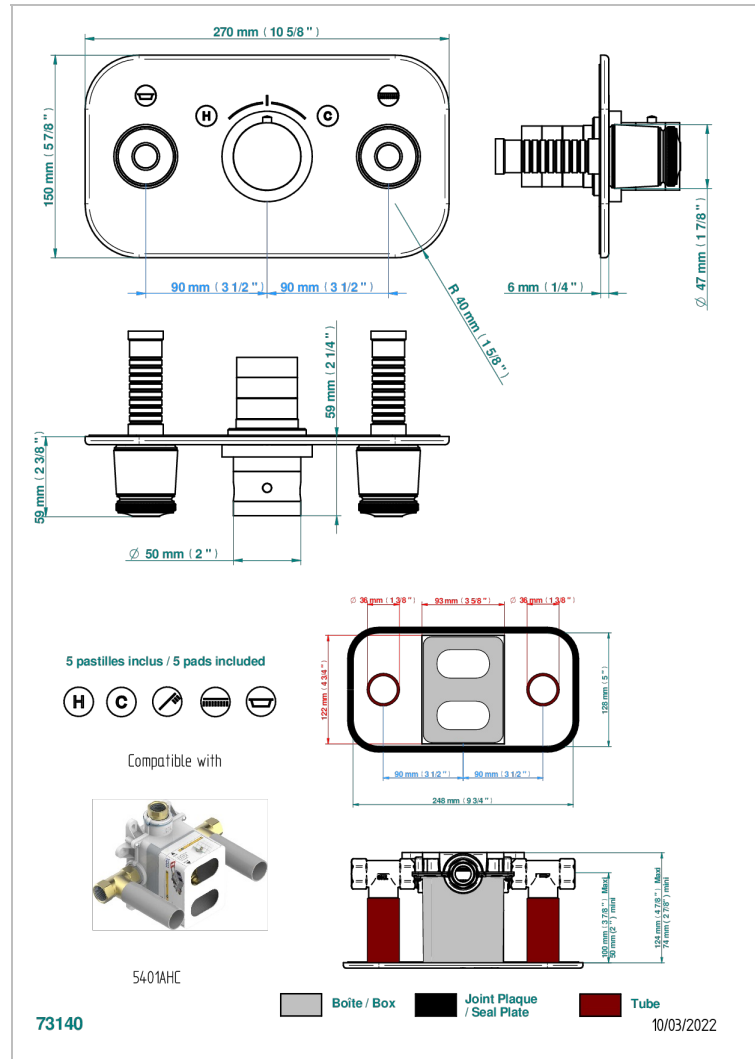

Trim for THG thermostat with 2 valves ref. 5 401AHM/US rough part supplied with fixing box , item to be installed horizontal

CHARACTERISTIC

- Corvaire
- Trim for THG thermostat with 2 valves ref. 5 401AHM/US rough part supplied with fixing box , item to be installed horizontal