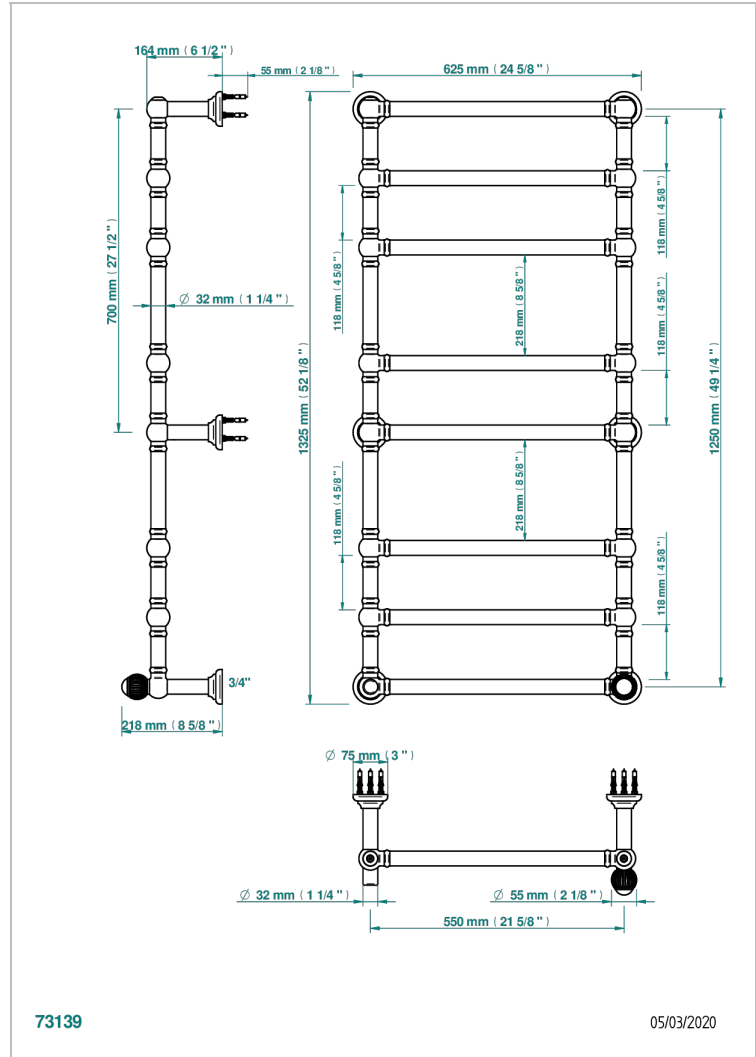

# VOGUE BLACK ONYX

A8P-TWT8H1

Traditional towel warmer, 8 rails, 625 mm x 1325 mm, hydronic with 1 stylised handle

## CHARACTERISTIC

- Vogue black onyx
- Traditional towel warmer, 8 rails, 625 mm x 1325 mm, hydronic with 1 stylised handle

## TECHNICAL SPECS

- Pression : 0,5 bars < P < 3 bars (recommandée)
- Pressure : 7.25 psi < P < 43.5 psi (advised)
- Température eau maximale conseillée : 60°C
- Maximum water temperature advised: 140°F
- Hauteur minimale au sol (maximum height from the ground) : 60 cm (24")
- Puissance / Power : 171W à Delta T 30