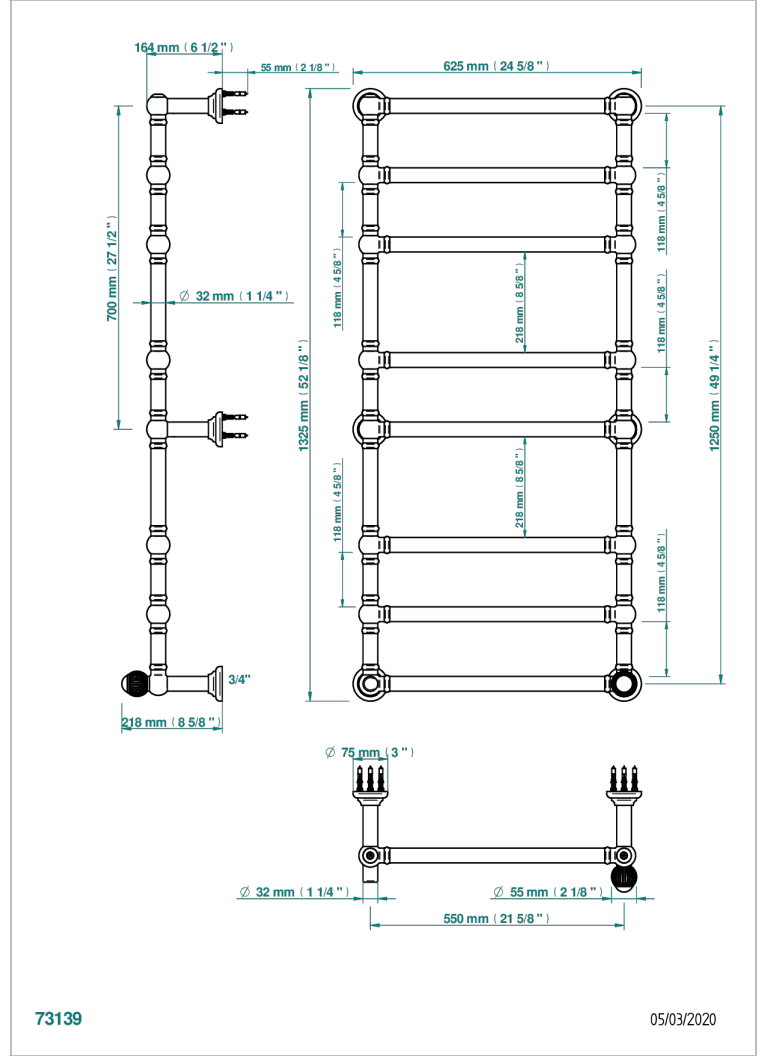

# VOGUE BLACK ONYX

A8P-TWT8H1

Traditional towel warmer, 8 rails, 625 mm x 1325 mm, hydronic with 1 stylised handle

## CHARACTERISTIC

- Vogue black onyx
- Traditional towel warmer, 8 rails, 625 mm x 1325 mm, hydronic with 1 stylised handle

## TECHNICAL SPECS

- Pression : 0,5 bars < P < 3 bars (recommandée)
- Pressure : 7.25 psi < P < 43.5 psi (advised)
- Température eau maximale conseillée : 60°C
- Maximum water temperature advised: 140°F
- Hauteur minimale au sol (maximum height from the ground) : 60 cm (24")
- Puissance / Power : 171W à Delta T 30