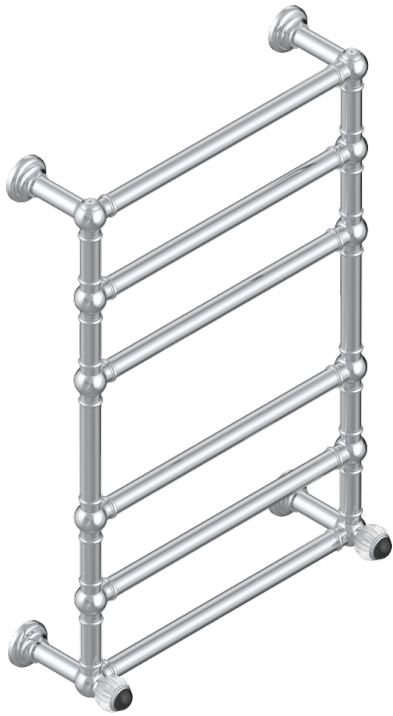

# VOGUE BLACK ONYX

A8P-TWT6H2

Traditional towel warmer, 6 rails, 625 mm x 925 mm, hydronic with 2 stylised handles

THG<sup>®</sup>  
PARIS

73136

05/03/2020

## CHARACTERISTIC

- Vogue black onyx
- Traditional towel warmer, 6 rails, 625 mm x 925 mm, hydronic with 2 stylised handles

## TECHNICAL SPECS

- Pression : 0,5 bars < P < 3 bars (recommandée)
- Pressure : 7.25 psi < P < 43.5 psi (advised)
- Température eau maximale conseillée : 60°C
- Maximum water temperature advised: 140°F
- Hauteur minimale au sol (maximum height from the ground) : 60 cm (24")
- Puissance / Power : 128W à Delta T 30