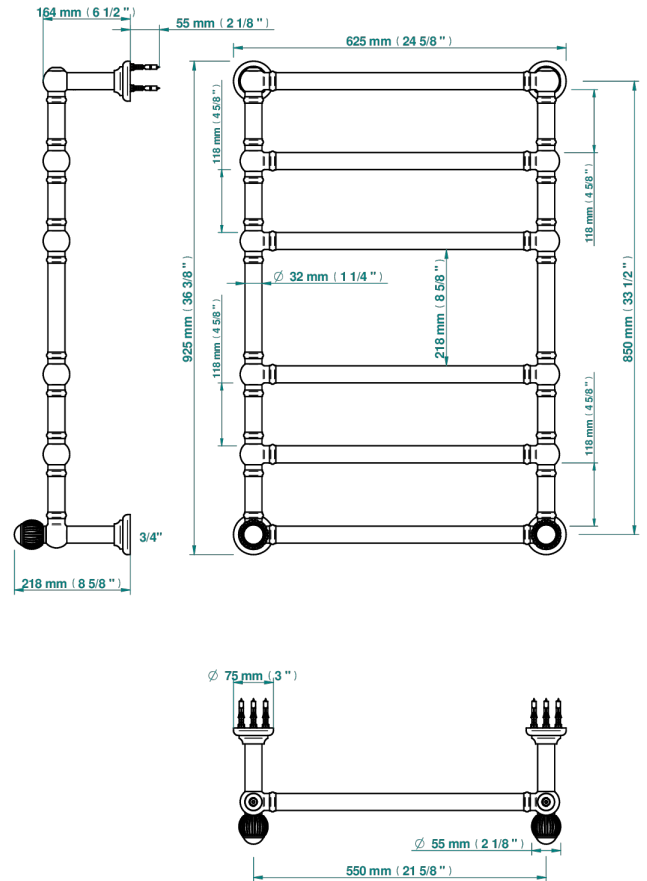

# VOGUE BLACK ONYX

A8P-TWT6H2

Traditional towel warmer, 6 rails, 625 mm x 925 mm, hydronic with 2 stylised handles

THG<sup>®</sup>  
PARIS

73136

05/03/2020

## CHARACTERISTIC

- Vogue black onyx
- Traditional towel warmer, 6 rails, 625 mm x 925 mm, hydronic with 2 stylised handles

## TECHNICAL SPECS

- Pression : 0,5 bars < P < 3 bars (recommandée)
- Pressure : 7.25 psi < P < 43.5 psi (advised)
- Température eau maximale conseillée : 60°C
- Maximum water temperature advised: 140°F
- Hauteur minimale au sol (maximum height from the ground) : 60 cm (24")
- Puissance / Power : 128W à Delta T 30